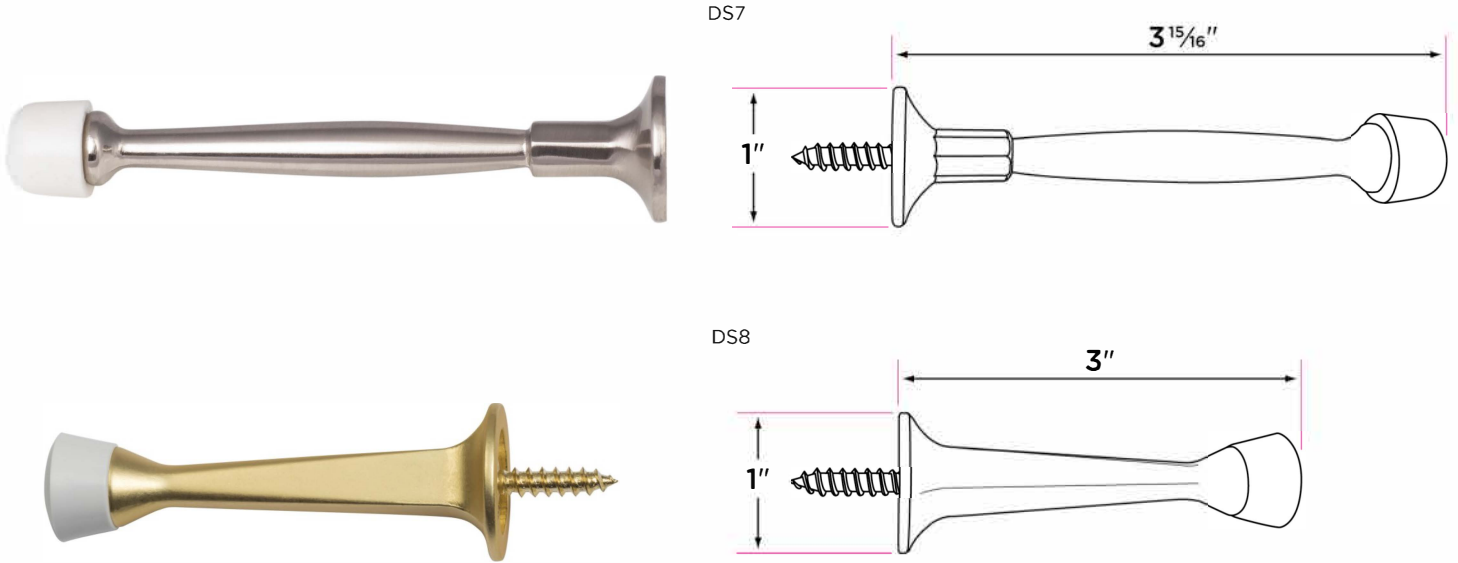

Door Stops

Solid Door Stops

DESCRIPTION	PRODUCT CODE	CASE/CARTON	FINISHES
3" Solid Door Stop	DS8	50bx/500ctn	11P Vintage Bronze, 15 Satin Nickel, FBL Flat Black, 26 Polished Chrome, SB Satin Brass
4" Solid Door Stop	DS7	50bx/500ctn	11P Vintage Bronze, 15 Satin Nickel

Screws

Installation hardware included

Material

Zinc