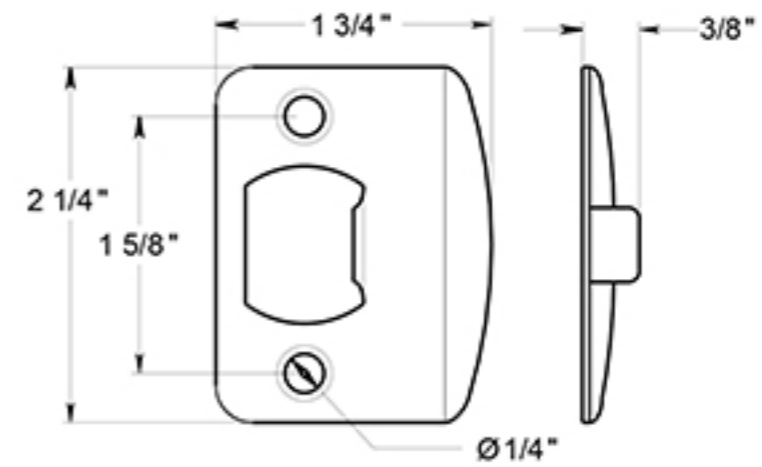

6902

PORTLAND KNOB / PRIVACY / TRADITIONAL COLLECTION / STEEL & ZINC

DRAWING NOT TO SCALE

NOTE: Deltana reserves the right to constantly improve its products and is not responsible for differences between the product in-hand and the specifications contained in this drawing. We do not recommend to pre-drill holes or pre-cut woods or metals based on the drawing information if the veracity of the specifications has not been proven by the live product.