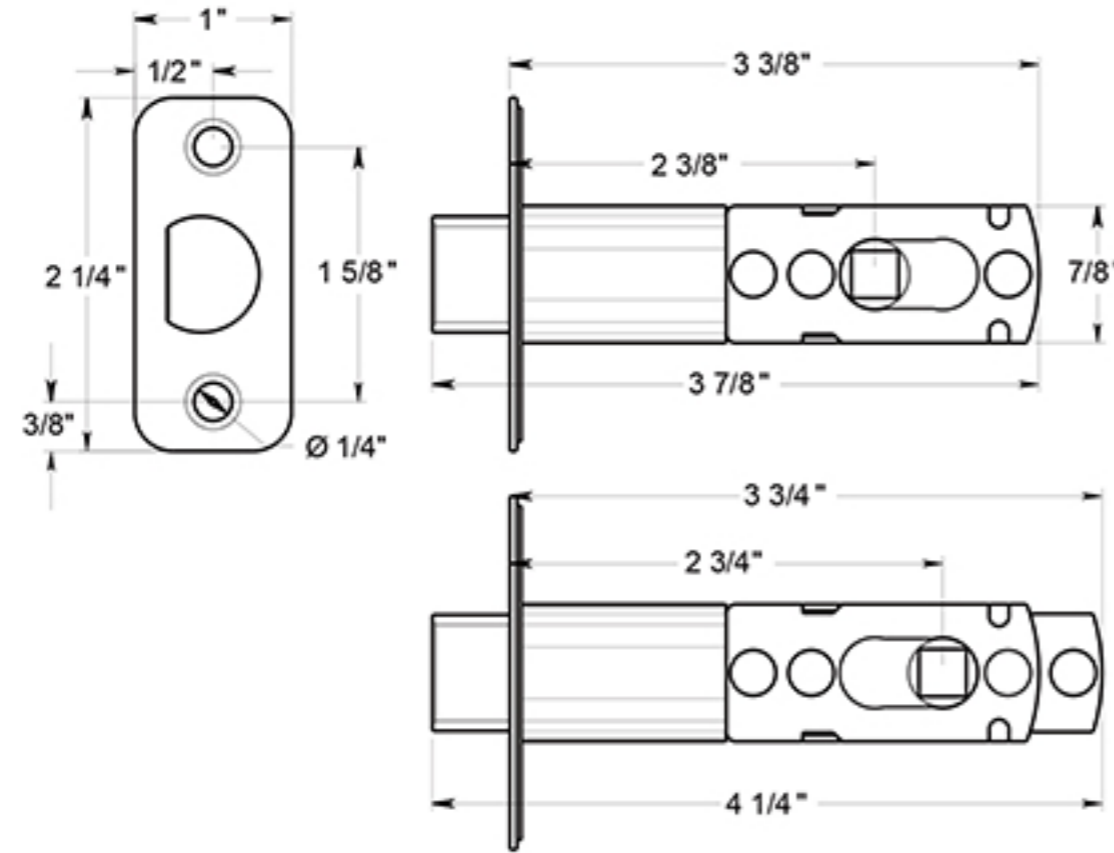

6902

PORTLAND KNOB / PRIVACY / TRADITIONAL COLLECTION / STEEL & ZINC

DRAWING NOT TO SCALE

NOTE: Deltana reserves the right to constantly improve its products and is not responsible for differences between the product in-hand and the specifications contained in this drawing. We do not recommend to pre-drill holes or pre-cut woods or metals based on the drawing information if the veracity of the specifications has not been proven by the live product.