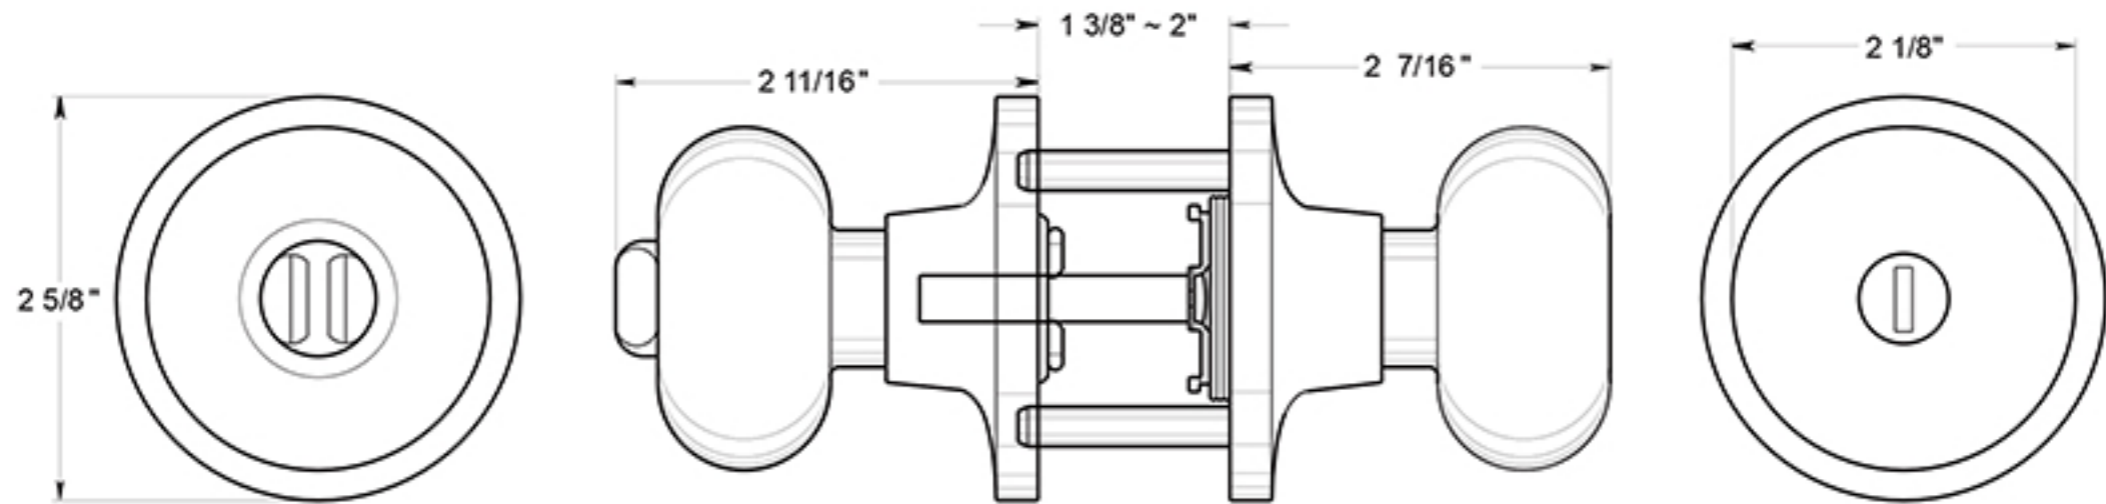

6902

PORTLAND KNOB / PRIVACY / TRADITIONAL COLLECTION / STEEL & ZINC

DRAWING NOT TO SCALE

NOTE: Deltana reserves the right to constantly improve its products and is not responsible for differences between the product in-hand and the specifications contained in this drawing. We do not recommend to pre-drill holes or pre-cut woods or metals based on the drawing information if the veracity of the specifications has not been proven by the live product.