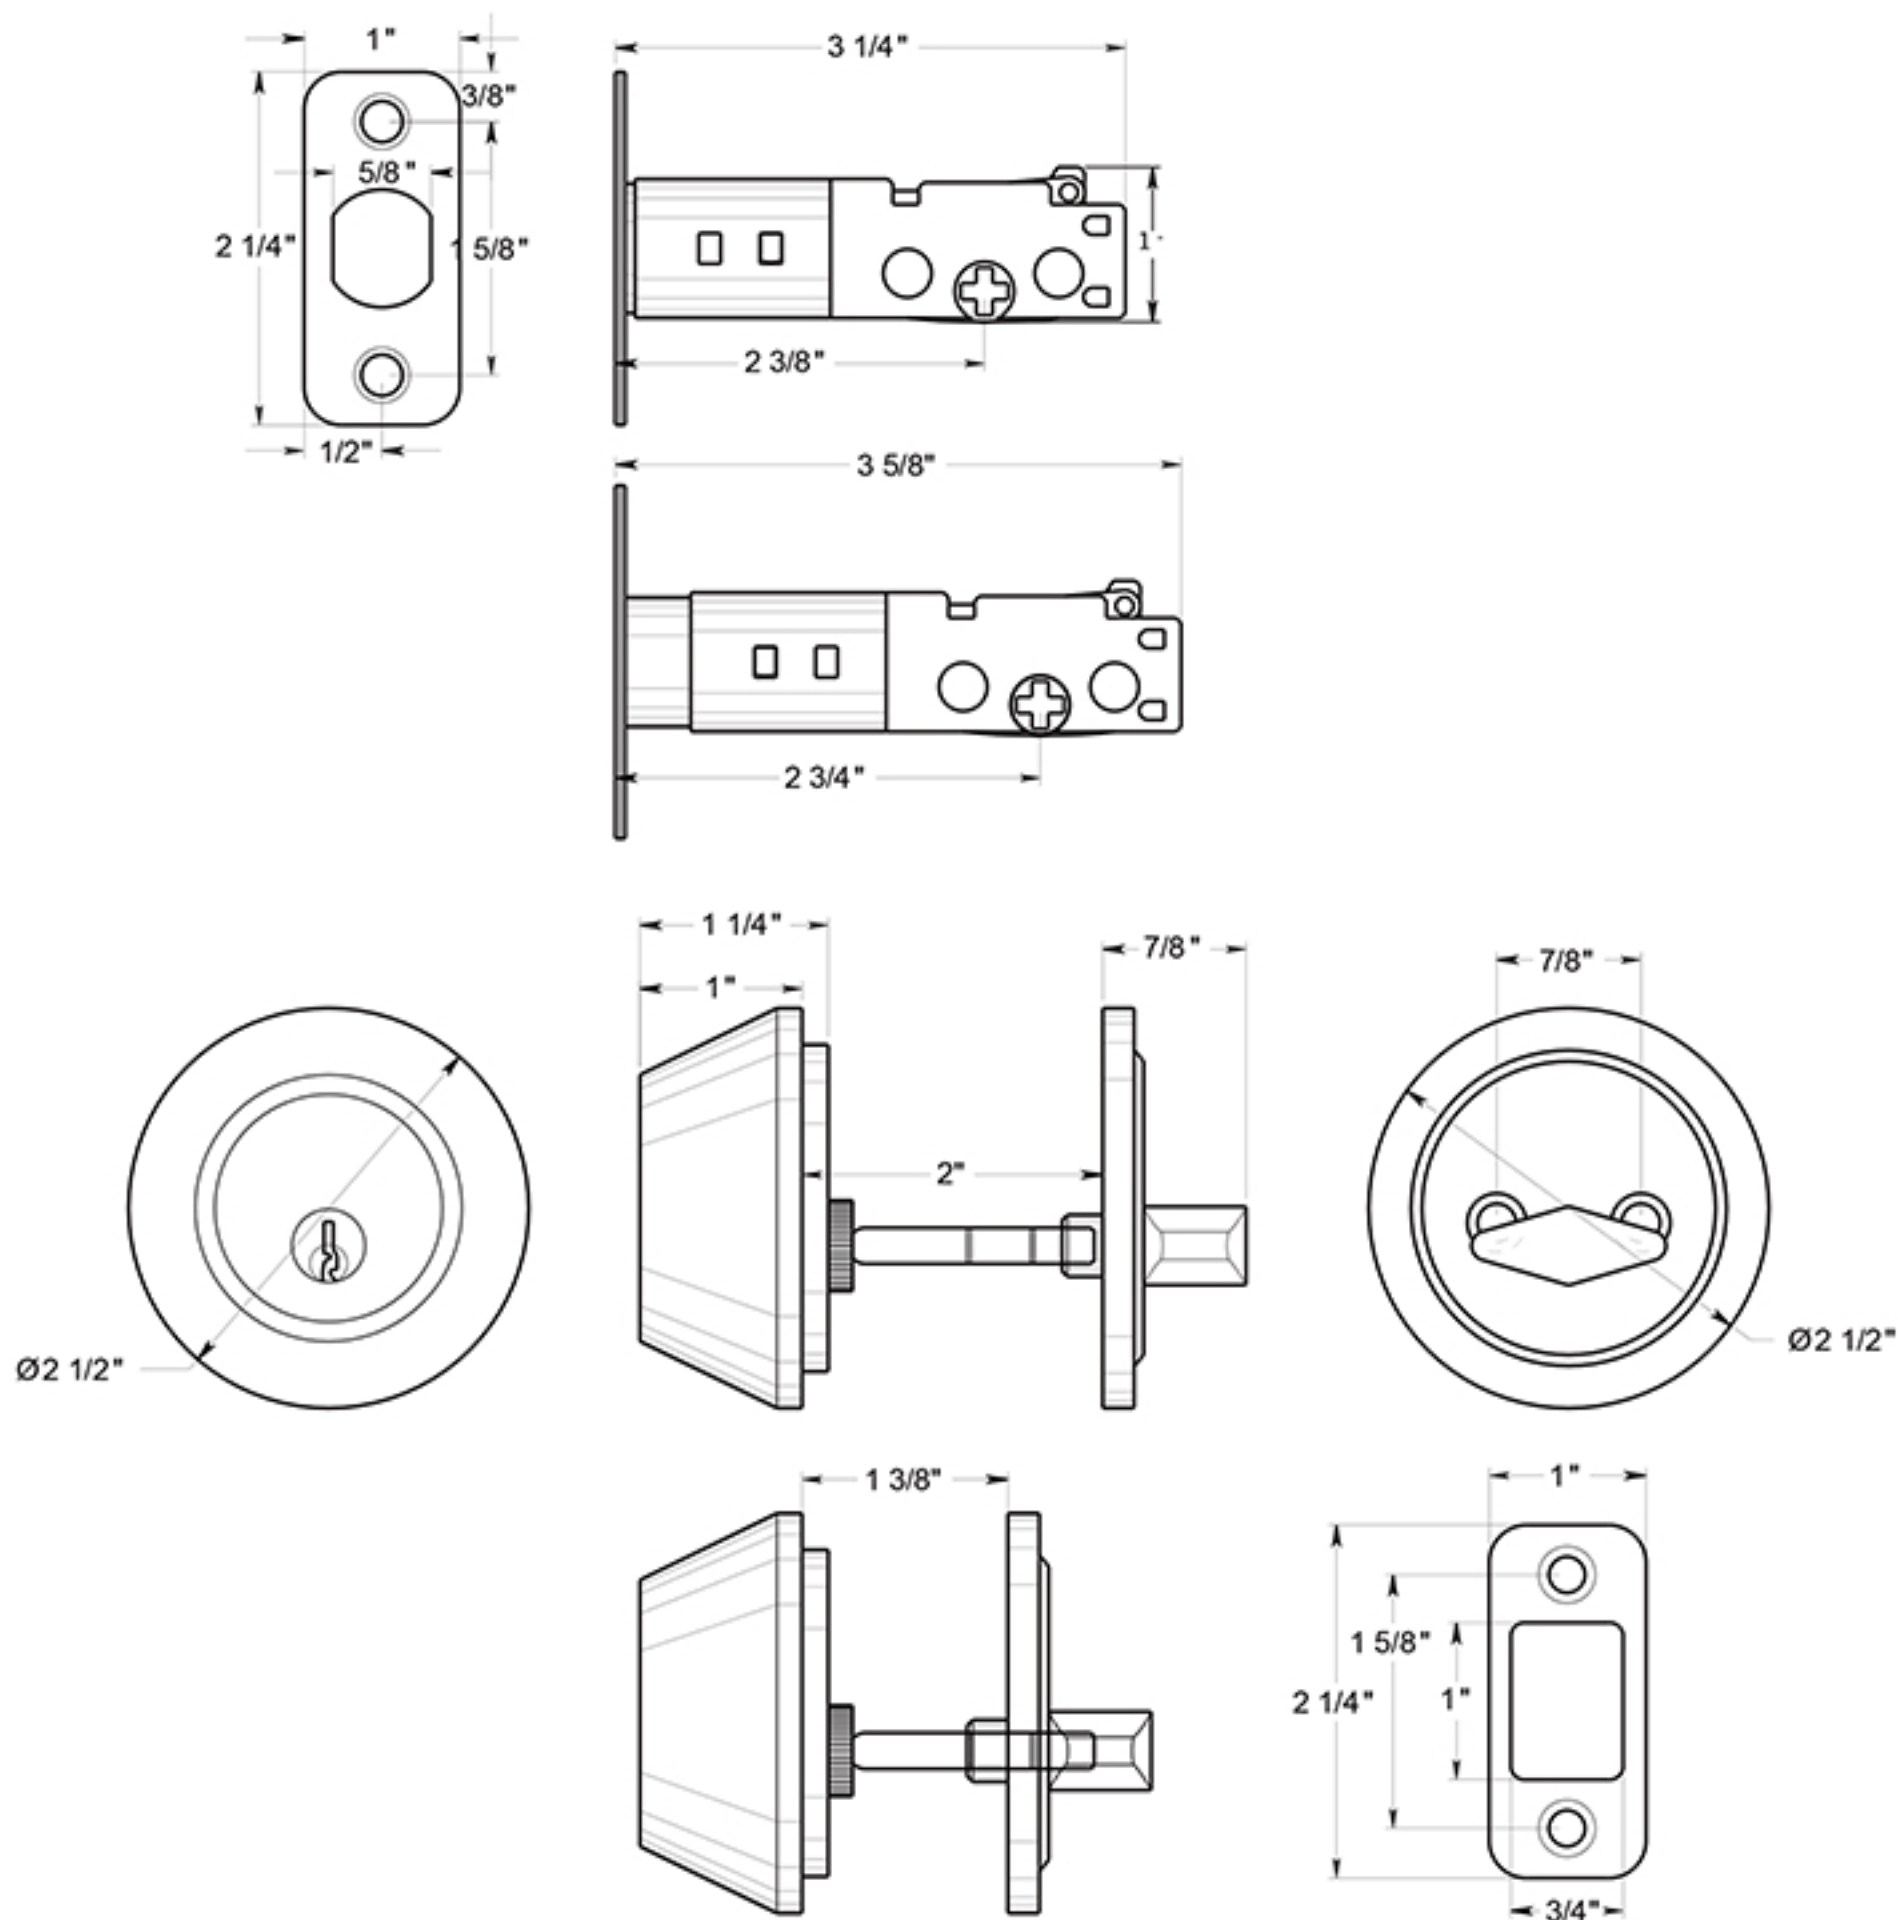

7301KA2

DEADBOLT / SINGLE CYLINDER / GRADE 2 / HEAVY DUTY
TRADITIONAL COLLECTION / STEEL & ZINC

DRAWING NOT TO SCALE

NOTE: Deltana reserves the right to constantly improve its products and is not responsible for differences between the product in-hand and the specifications contained in this drawing. We do not recommend to pre-drill holes or pre-cut woods or metals based on the drawing information if the veracity of the specifications has not been proven by the live product.