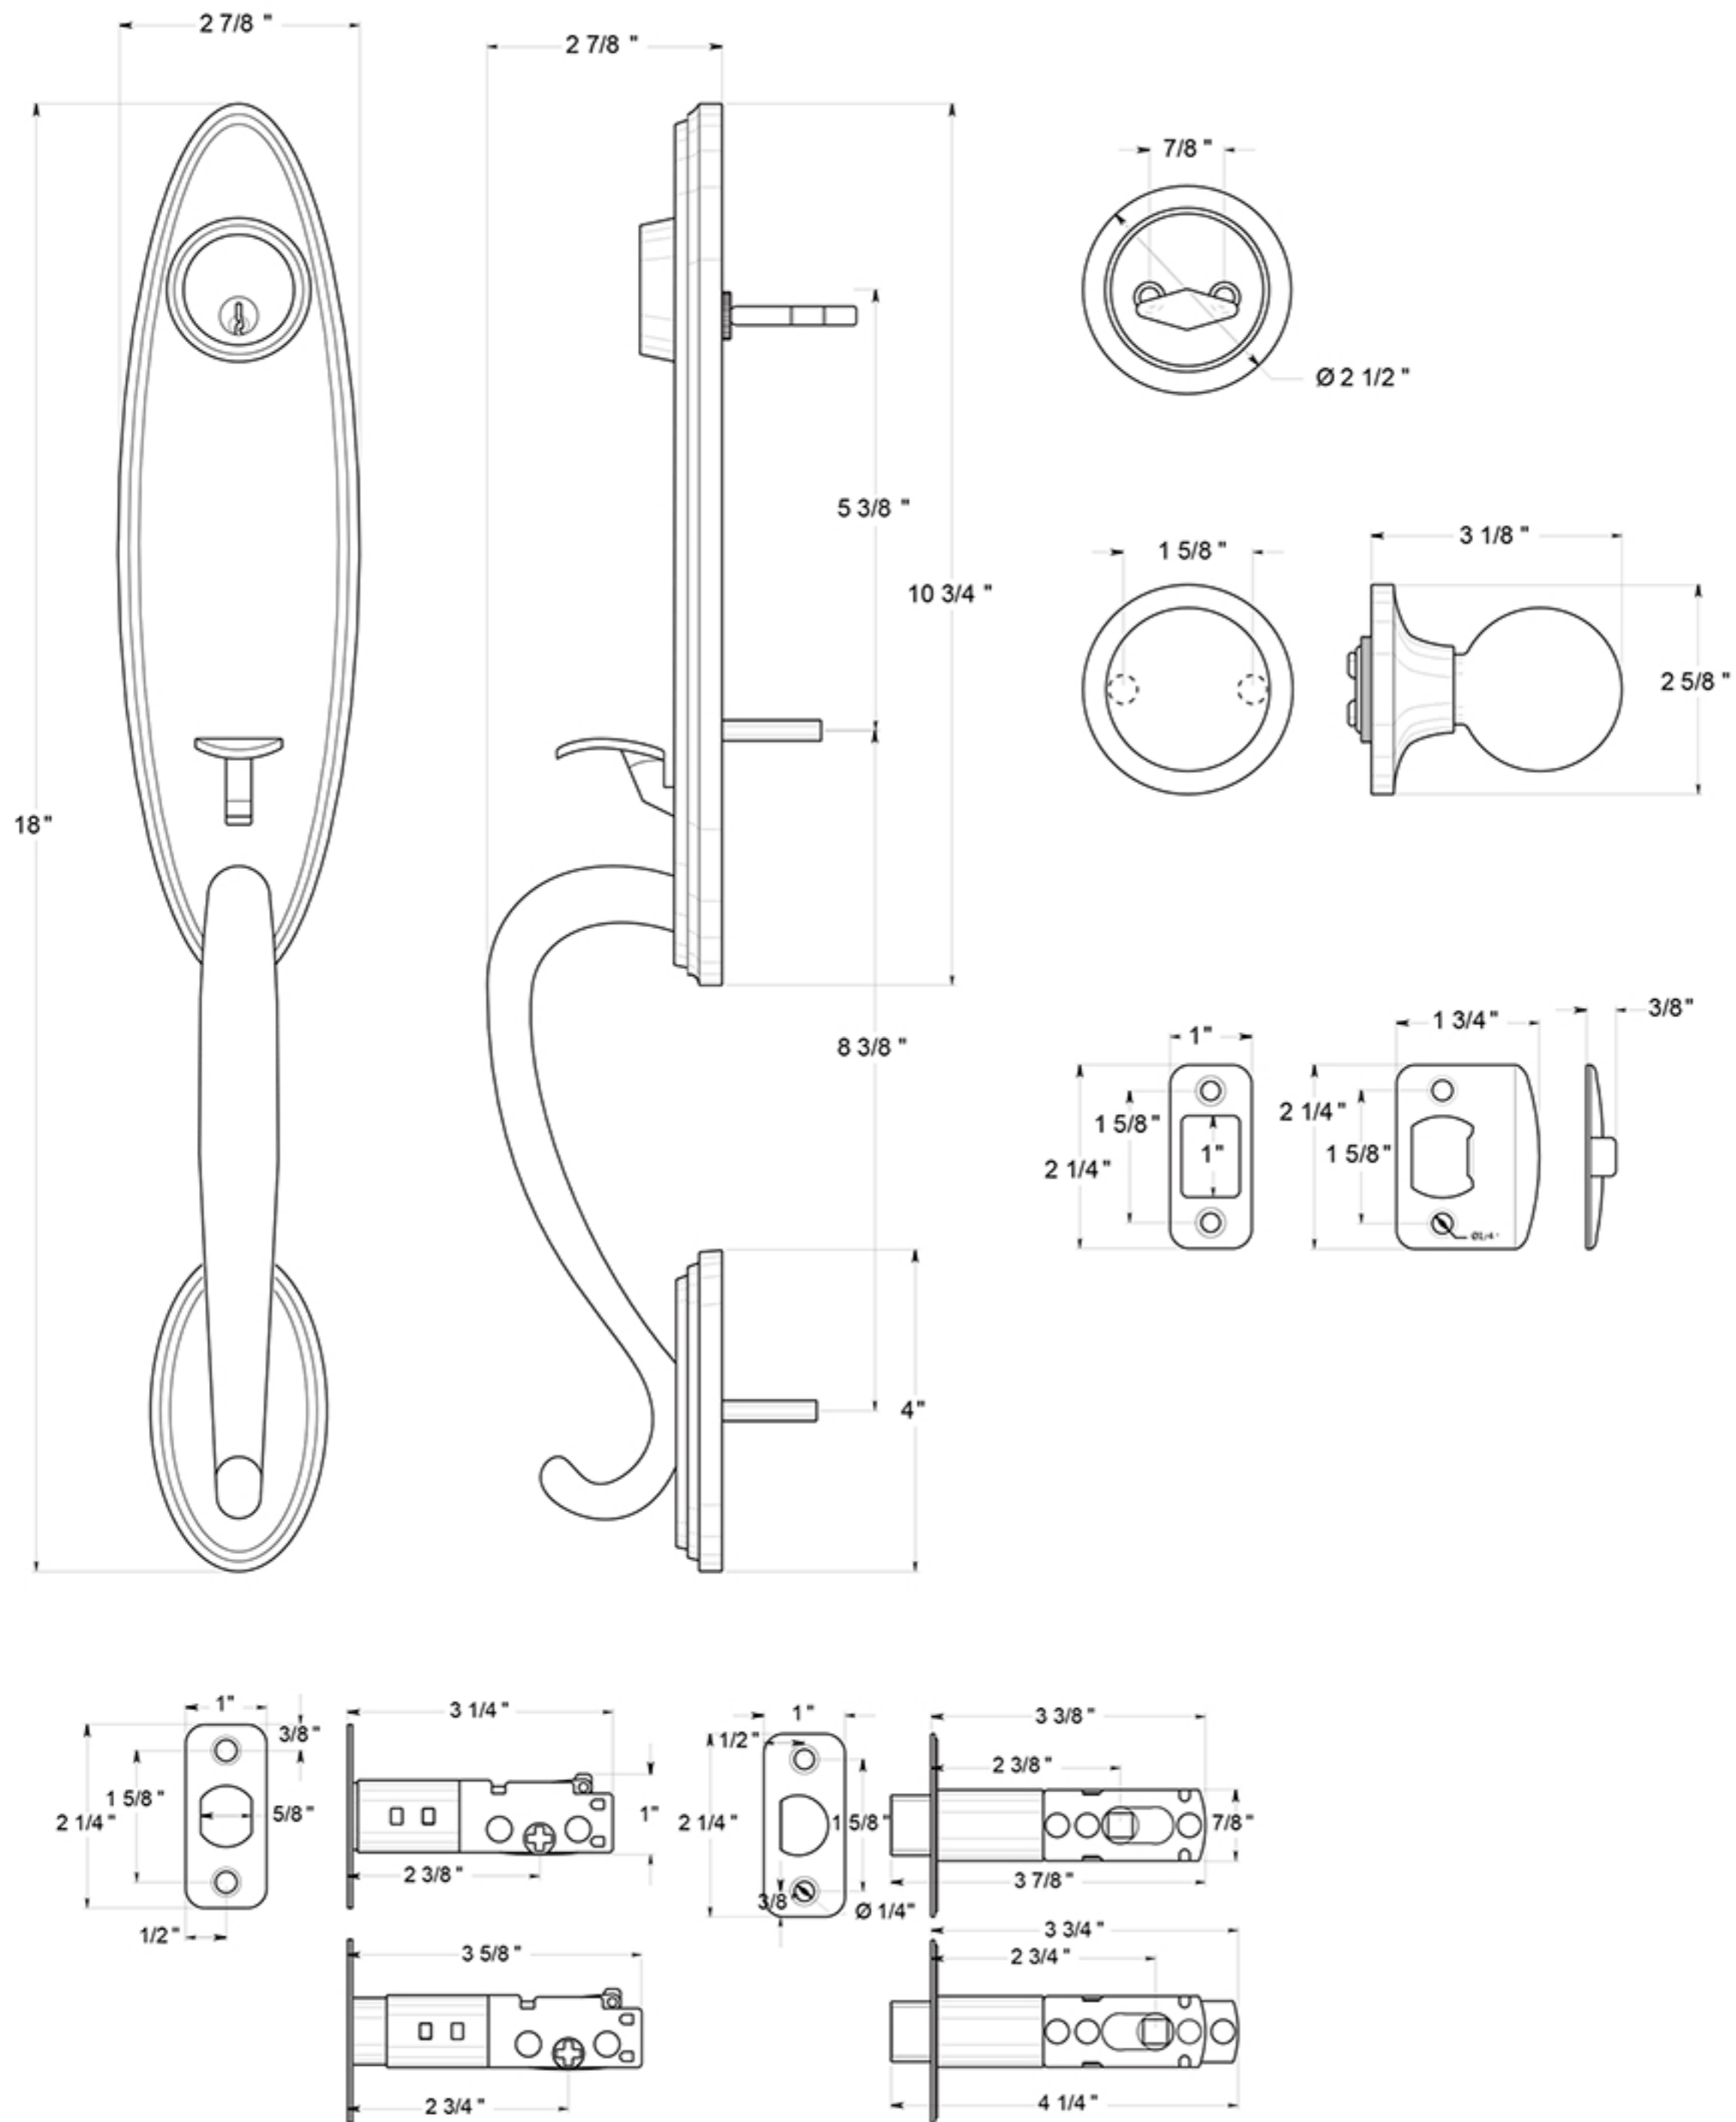

815871

ST ANN HANDLESET / ENTRY TRADITIONAL COLLECTION / SOLID BRASS

DRAWING NOT TO SCALE

NOTE: Deltana reserves the right to constantly improve its products and is not responsible for differences between the product in-hand and the specifications contained in this drawing. We do not recommend to pre-drill holes or pre-cut woods or metals based on the drawing information if the veracity of the specifications has not been proven by the live product.