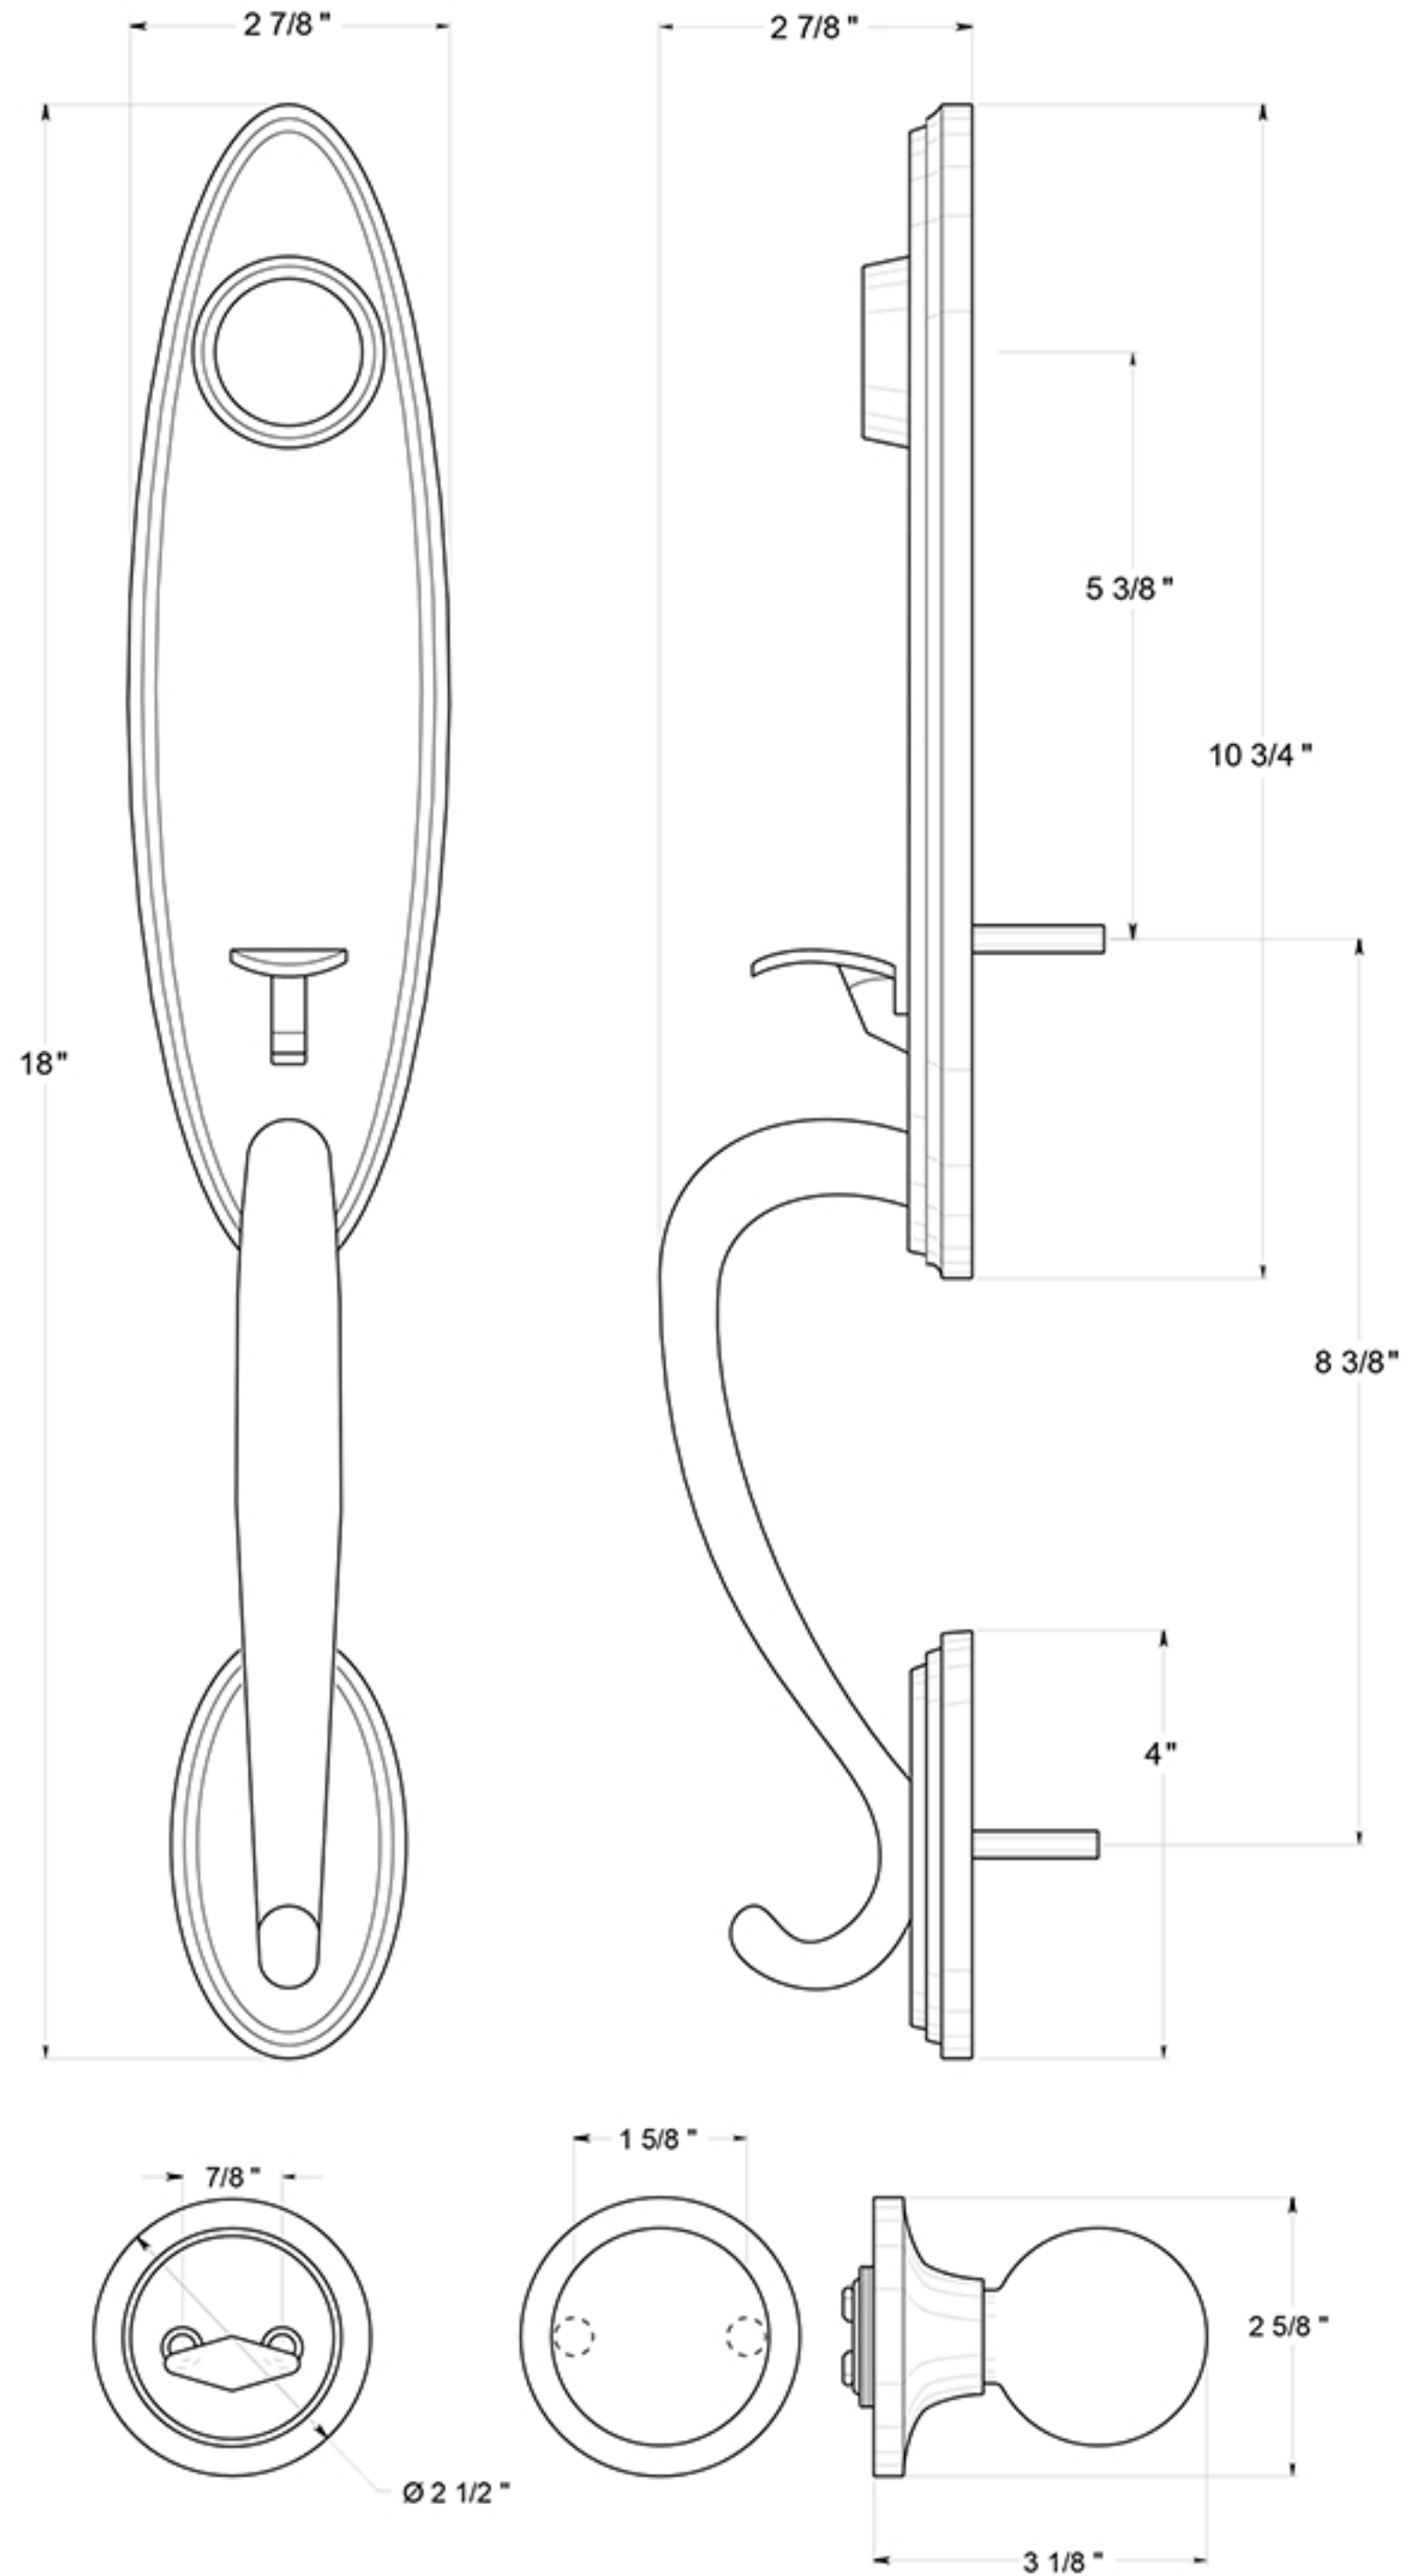

815871D

ST ANN HANDLESET / DUMMY
TRADITIONAL COLLECTION / SOLID BRASS

DRAWING NOT TO SCALE

NOTE: Deltana reserves the right to constantly improve its products and is not responsible for differences between the product in-hand and the specifications contained in this drawing. We do not recommend to pre-drill holes or pre-cut woods or metals based on the drawing information if the veracity of the specifications has not been proven by the live product.