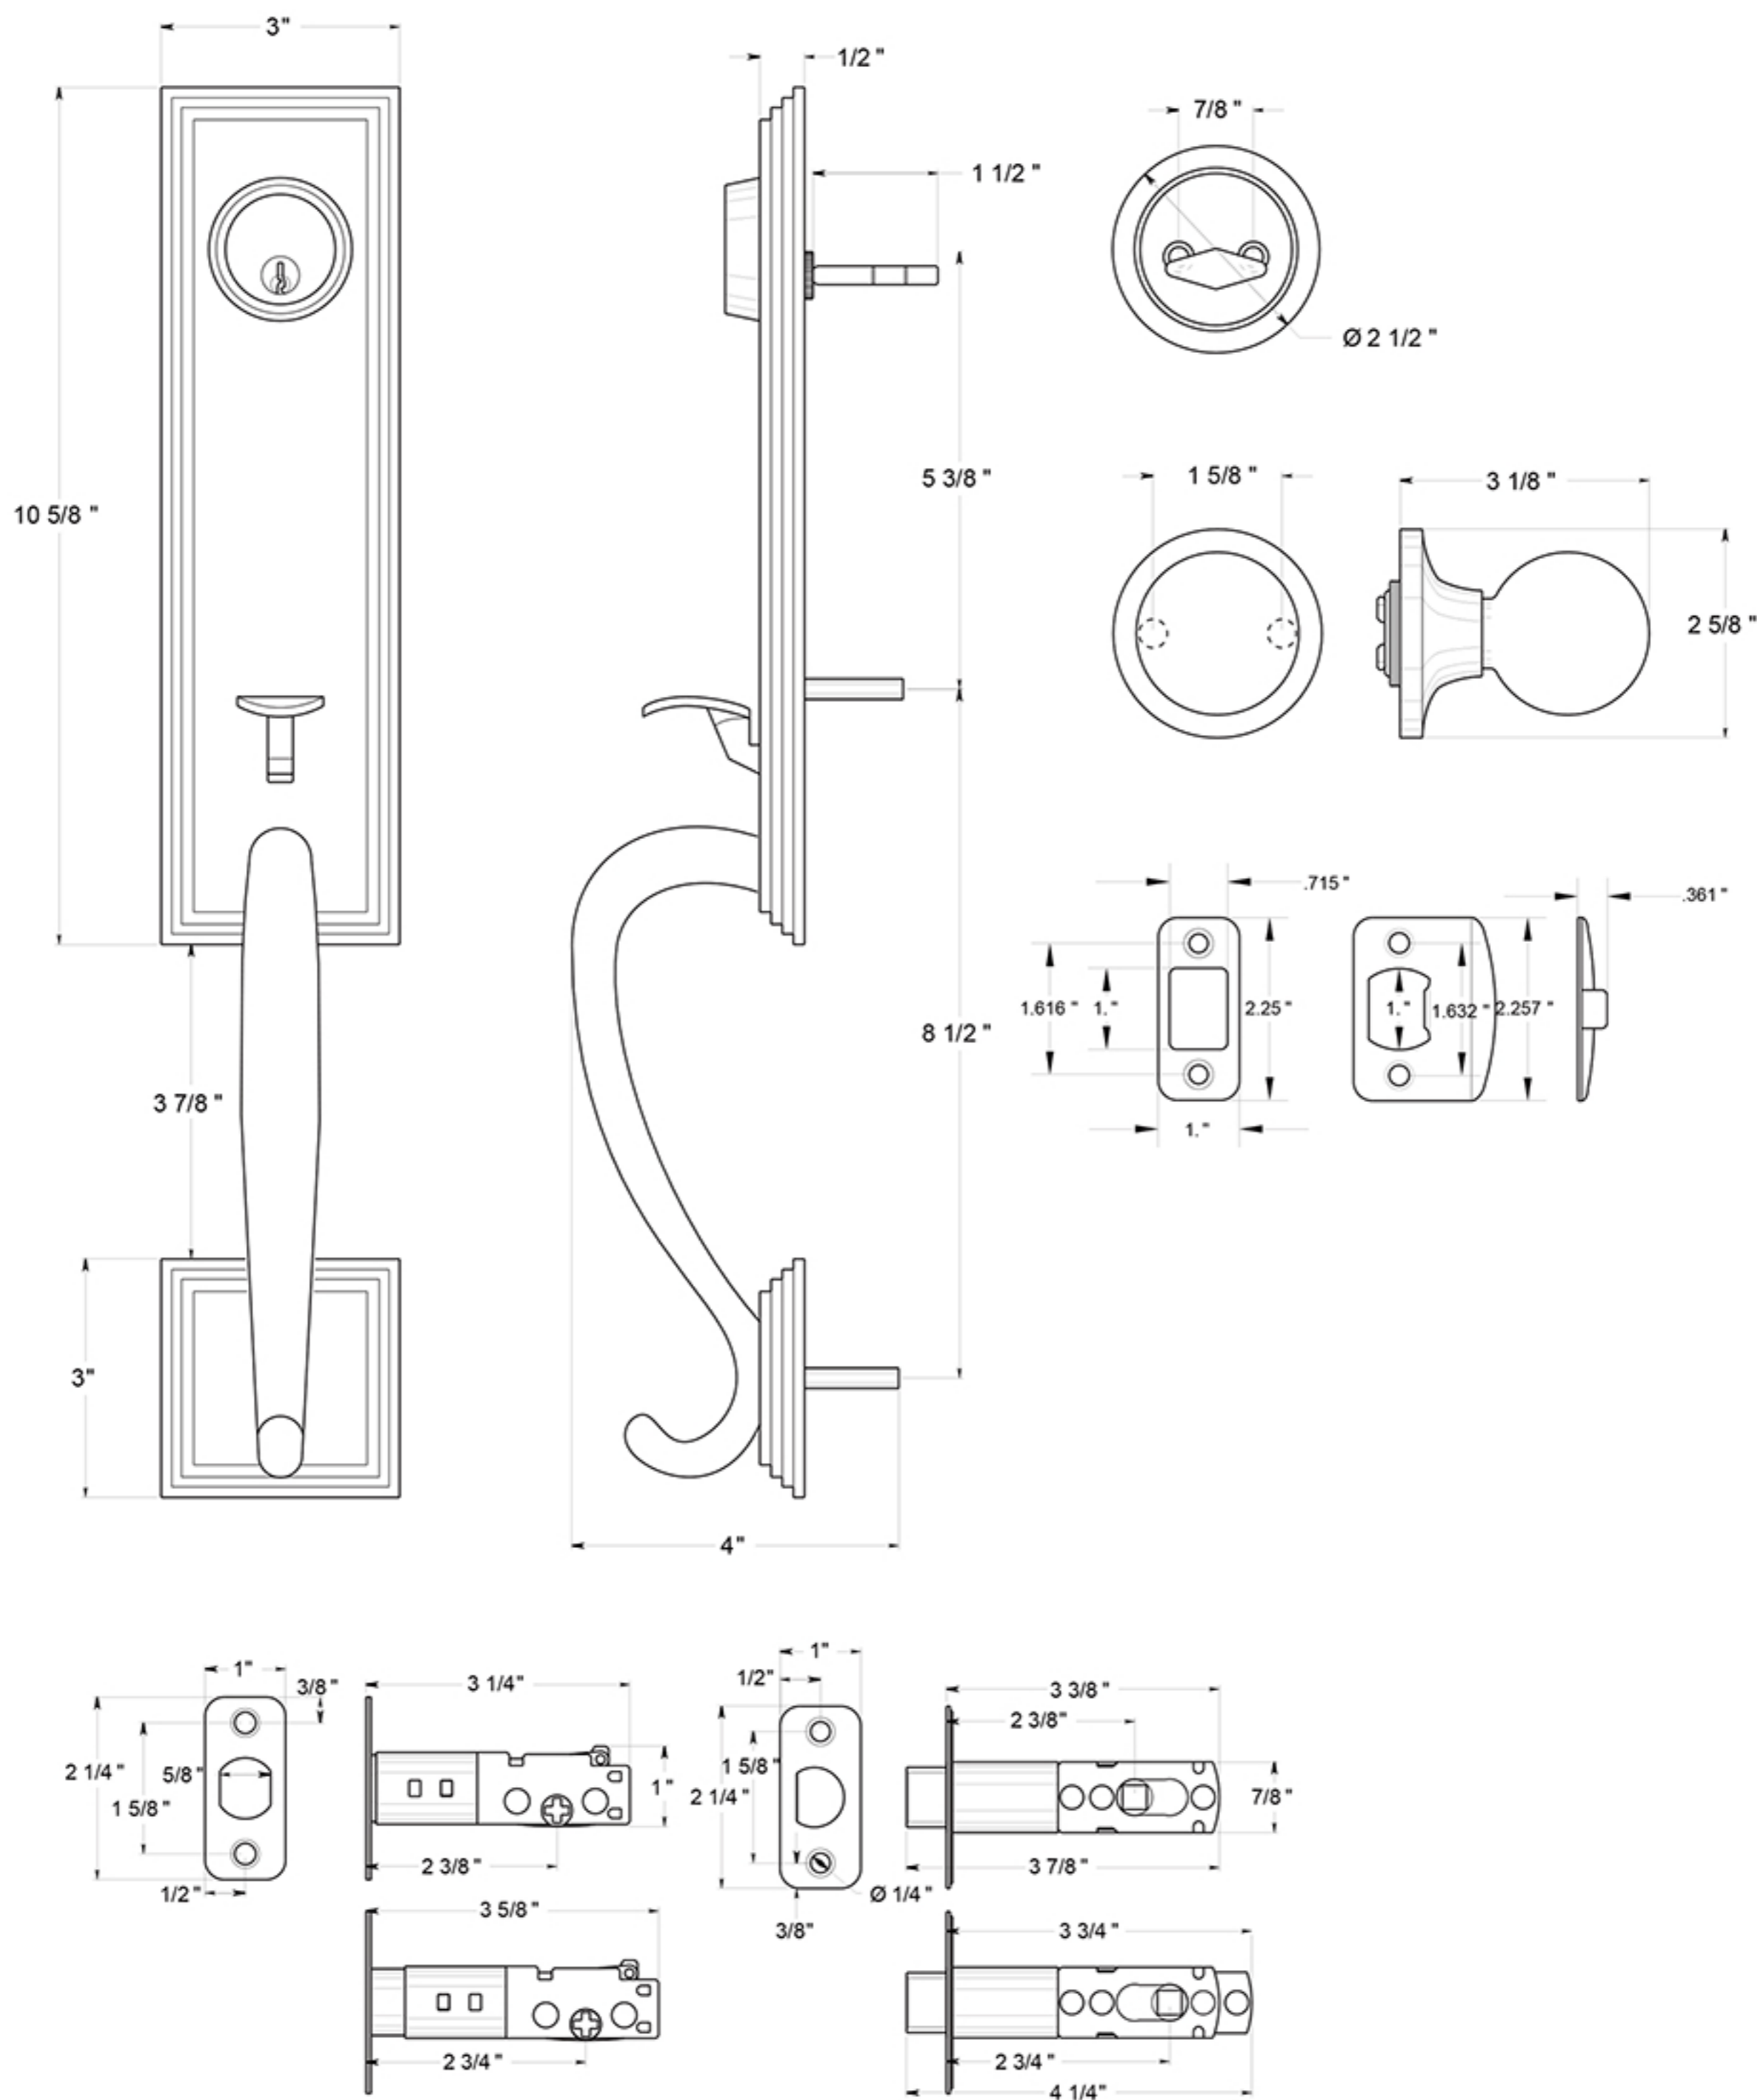

# 825871

## KINGSTON HANDLESET / ENTRY TRADITIONAL COLLECTION / SOLID BRASS

DRAWING NOT TO SCALE

NOTE: Deltana reserves the right to constantly improve its products and is not responsible for differences between the product in-hand and the specifications contained in this drawing. We do not recommend to pre-drill holes or pre-cut woods or metals based on the drawing information if the veracity of the specifications has not been proven by the live product.