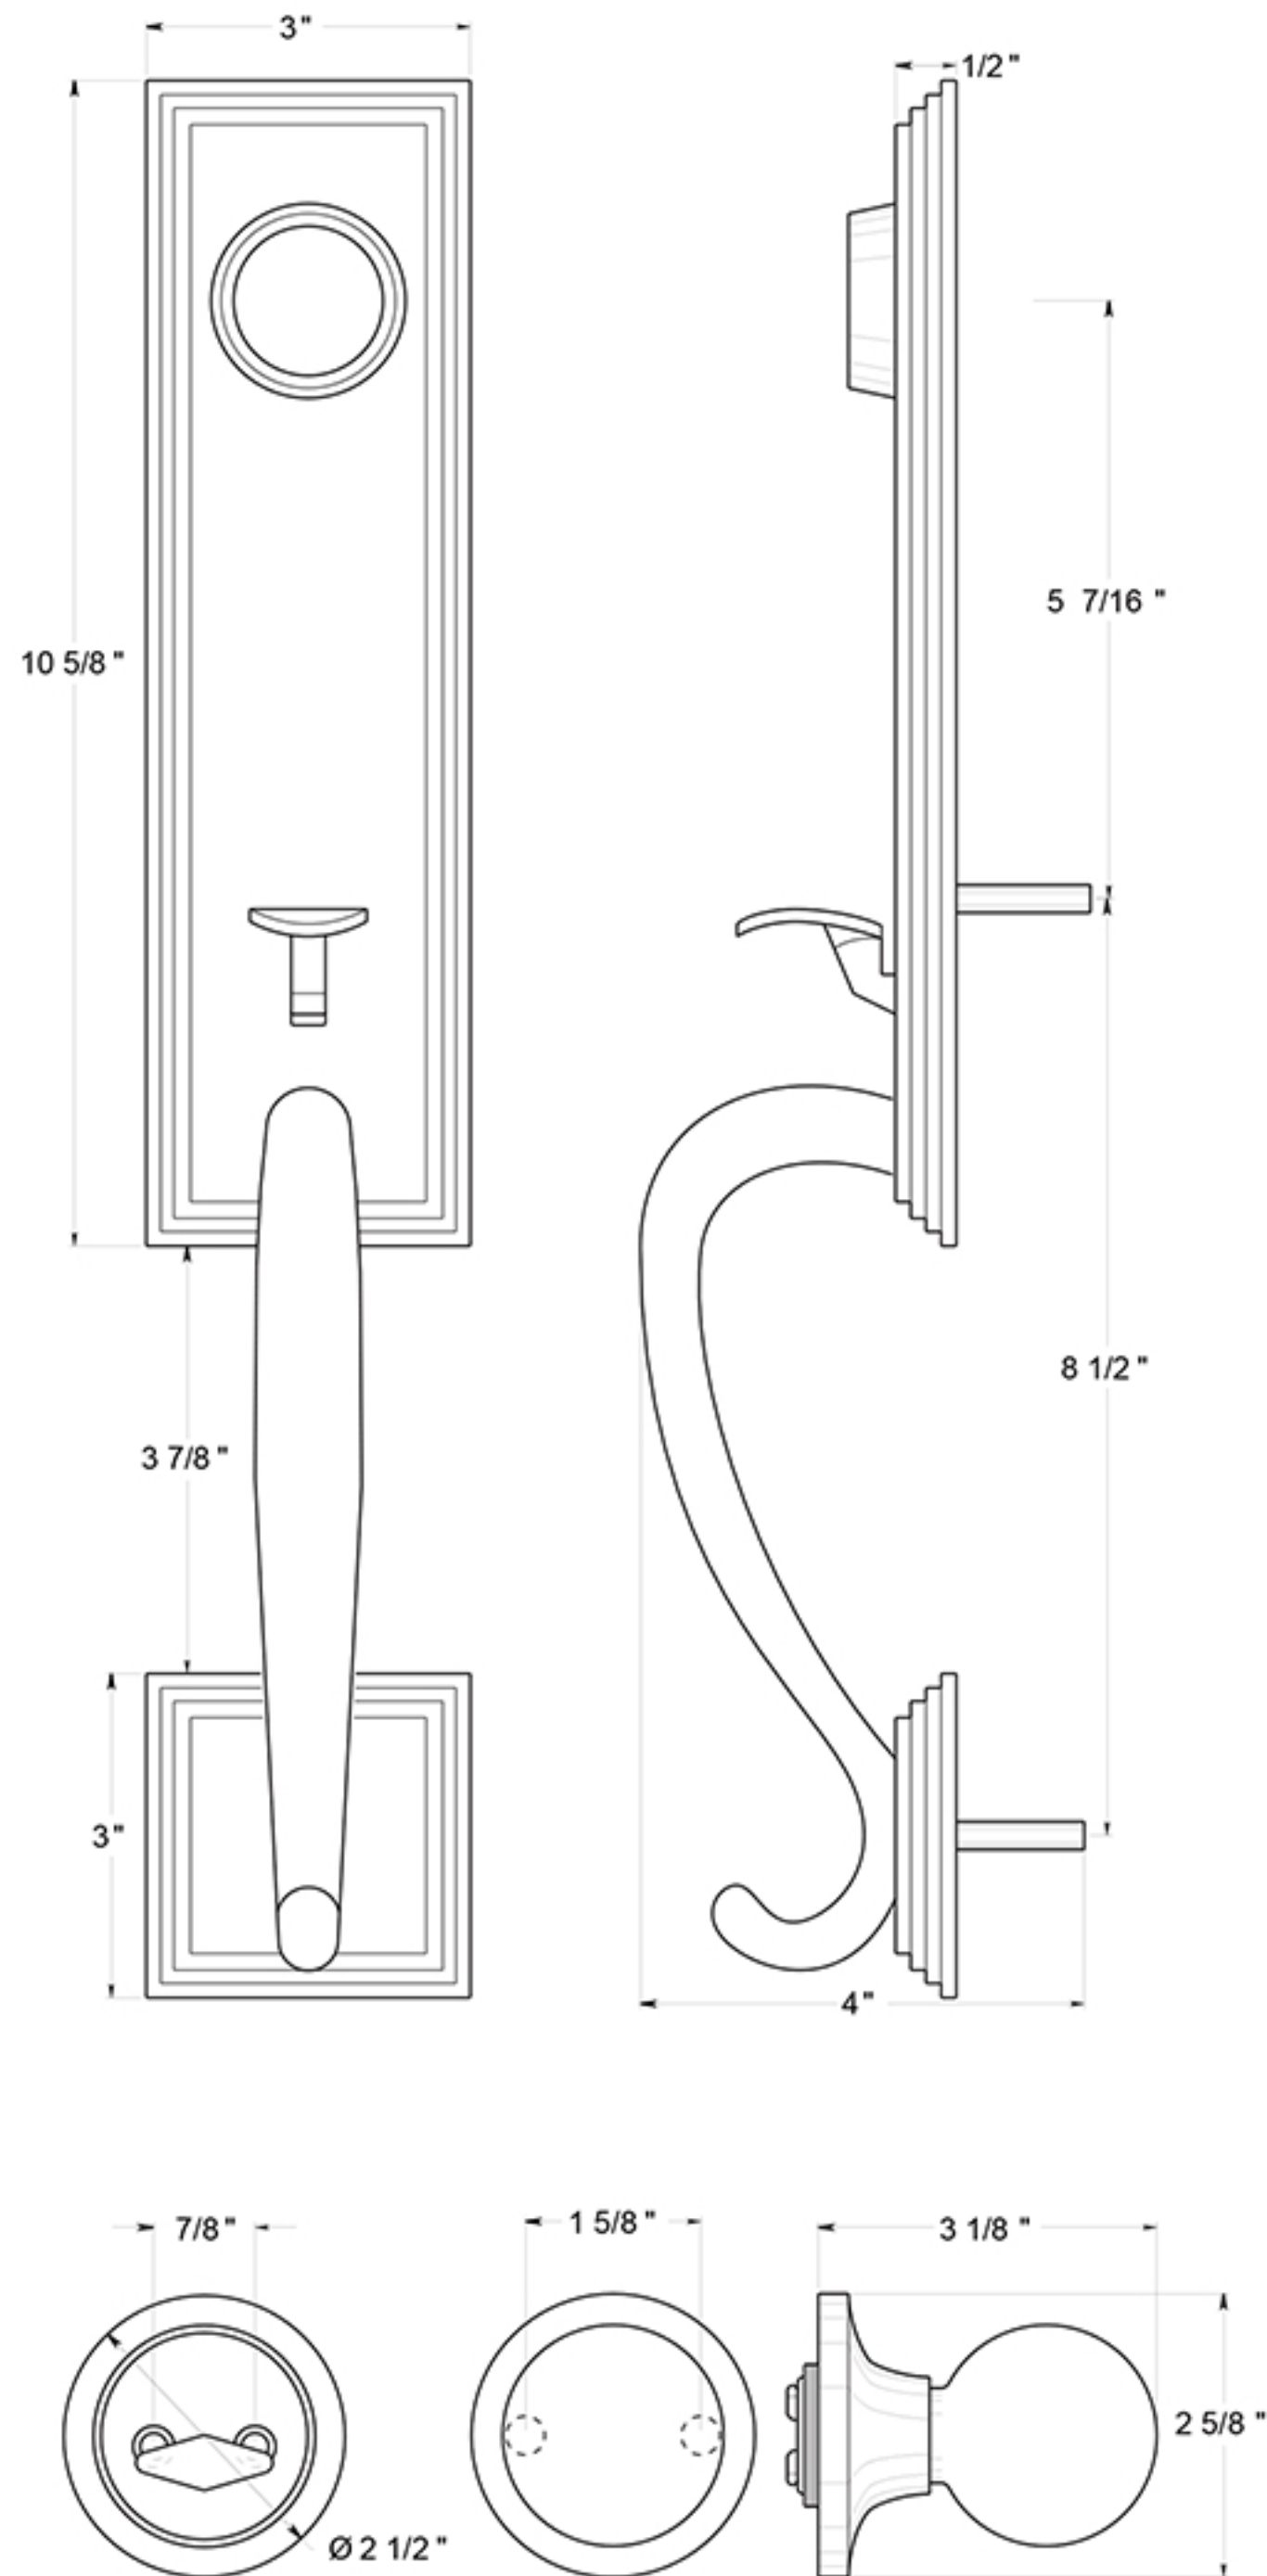

825871D

KINGSTON HANDLESET / DUMMY
TRADITIONAL COLLECTION / SOLID BRASS

DRAWING NOT TO SCALE

NOTE: Deltana reserves the right to constantly improve its products and is not responsible for differences between the product in-hand and the specifications contained in this drawing. We do not recommend to pre-drill holes or pre-cut woods or metals based on the drawing information if the veracity of the specifications has not been proven by the live product.