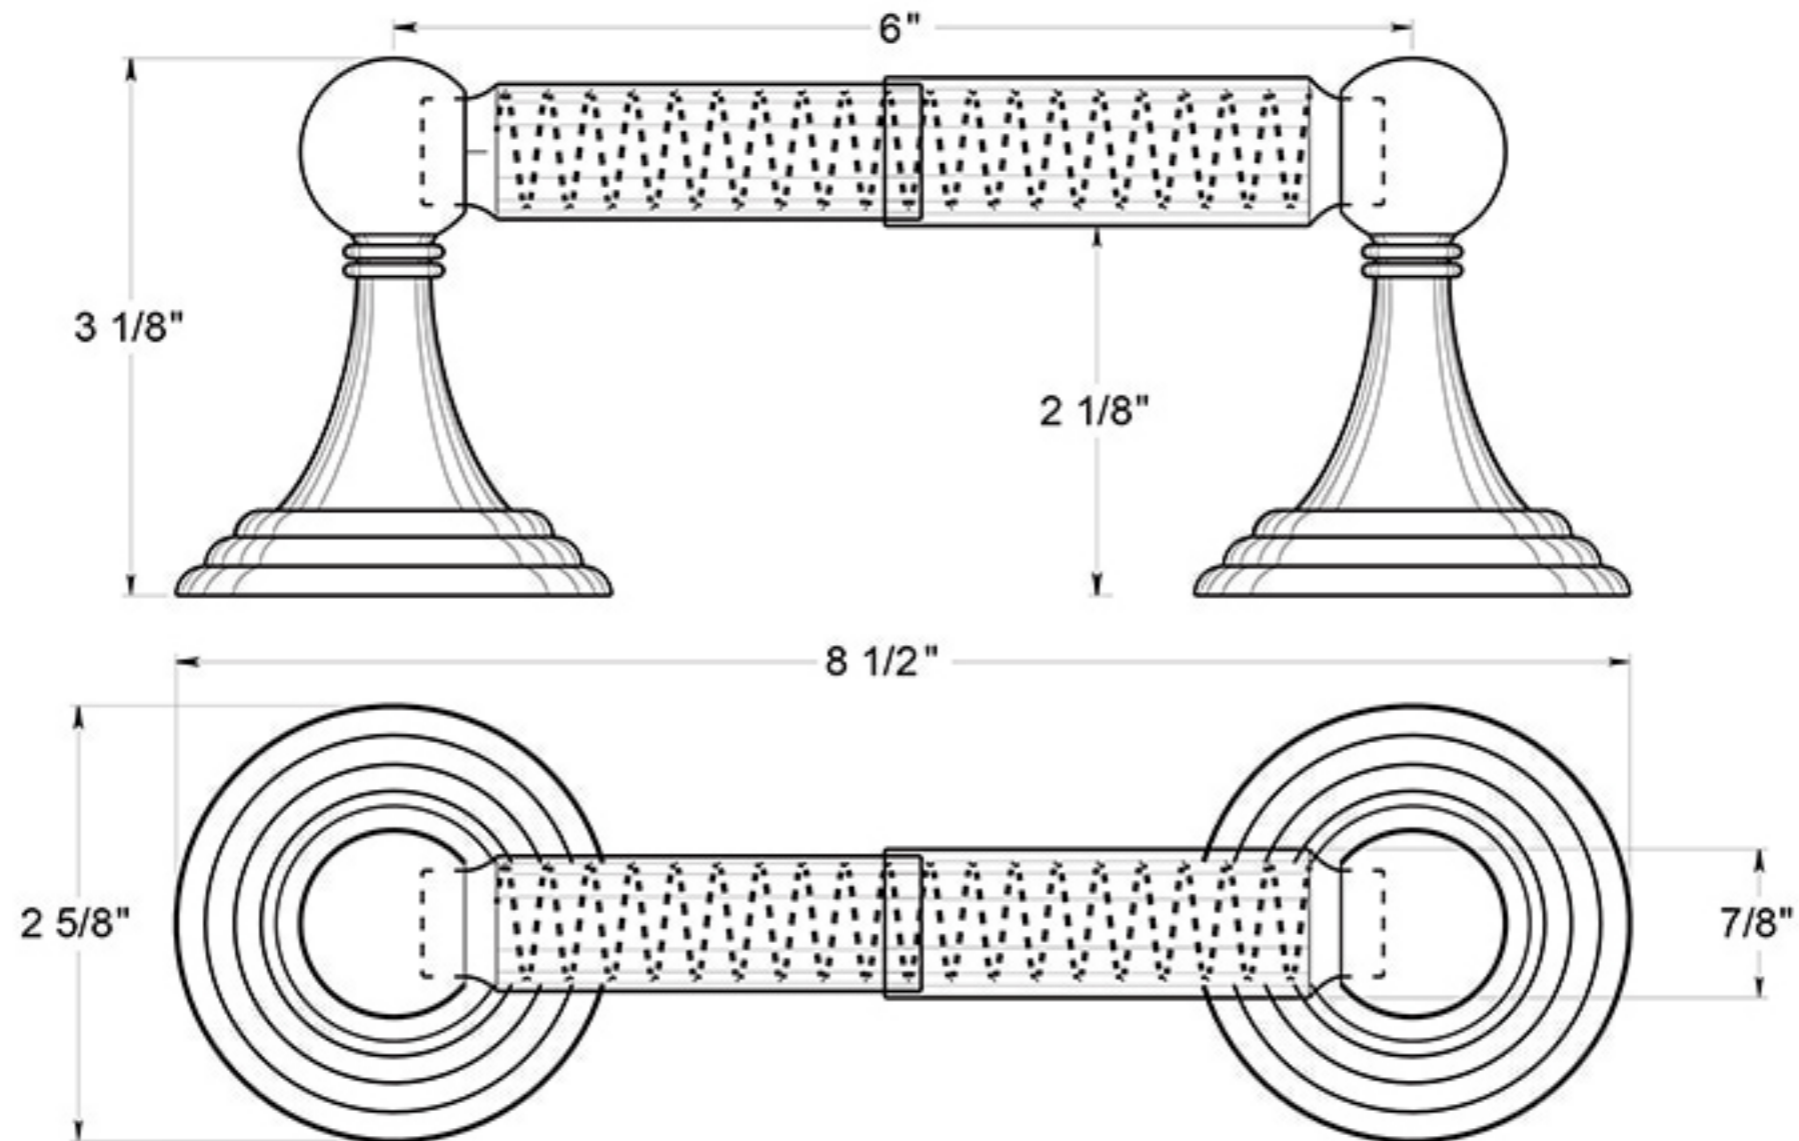

98C2001

TOILET PAPER HOLDER / DOUBLE POST / CLASSIC / SOLID BRASS

DRAWING NOT TO SCALE

NOTE: Deltana reserves the right to constantly improve its products and is not responsible for differences between the product in-hand and the specifications contained in this drawing. We do not recommend to pre-drill holes or pre-cut woods or metals based on the drawing information if the veracity of the specifications has not been proven by the live product.