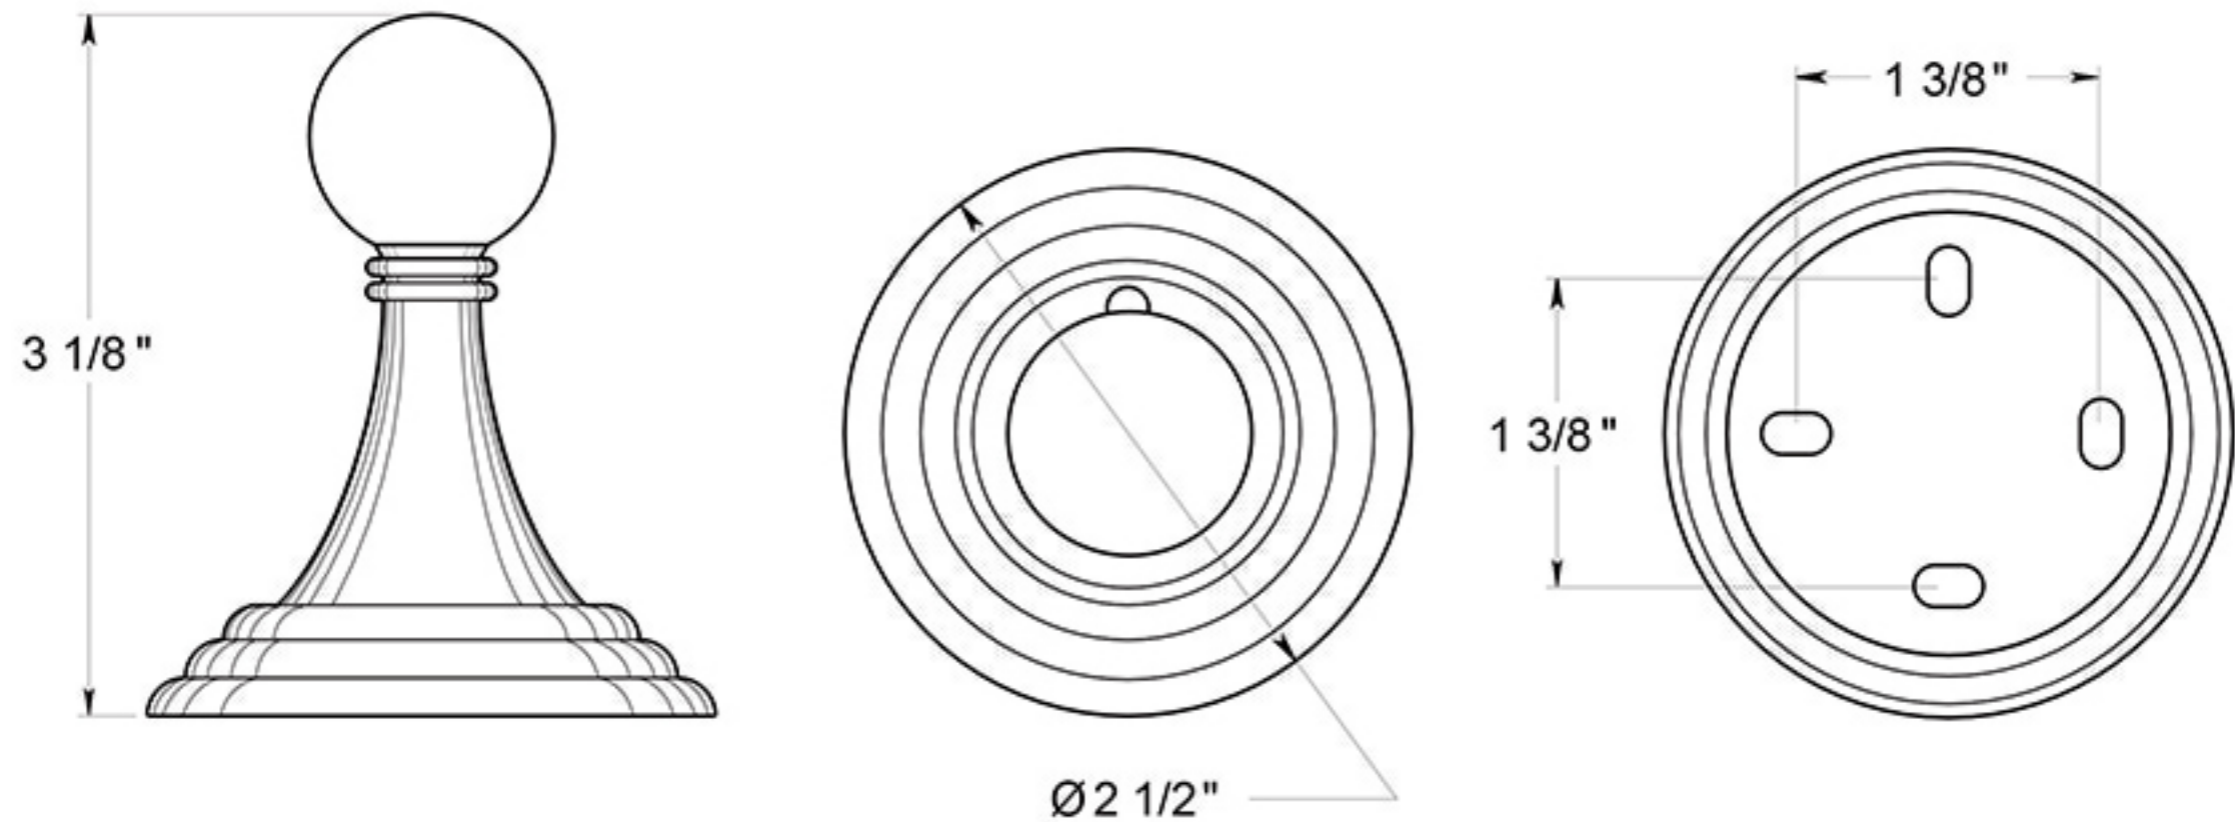

98C2009

SINGLE ROBE HOOK / CLASSIC / SOLID BRASS

DRAWING NOT TO SCALE

NOTE: Deltana reserves the right to constantly improve its products and is not responsible for differences between the product in-hand and the specifications contained in this drawing. We do not recommend to pre-drill holes or pre-cut woods or metals based on the drawing information if the veracity of the specifications has not been proven by the live product.