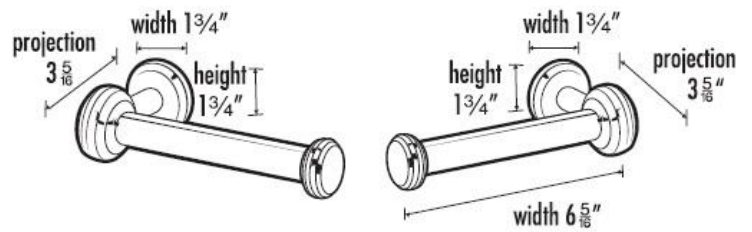

**SPECIFICATIONS**

**ARIA**

**SINGLE POST TISSUE HOLDER**

**FEATURES**

- Transitional styling
- Multiple finishes
- Concealed installation

**WARRANTY**

Limited lifetime

**FINISHES**

- Polished Brass (PB)
- Polished Brass/Non-lacquered (PB/NL)
- Polished Chrome (PC)
- Polished Nickel (PN)
- Satin Nickel (SN)

**MATERIAL**

Brass

**Item#**

- A8666L
- A8666R

NOTE: Dimensions and specifications are subject to change without notice.