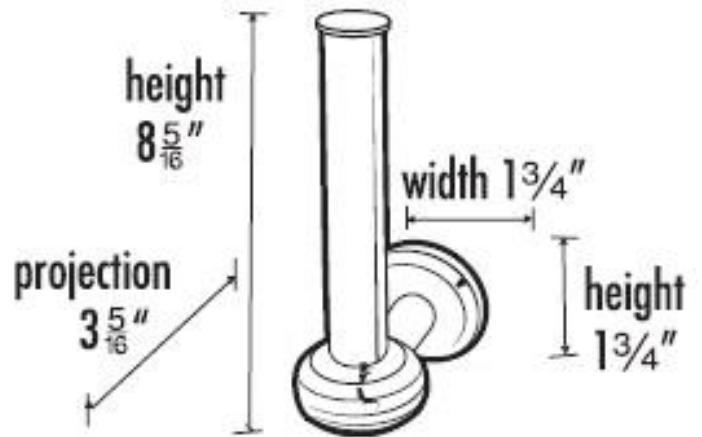

SPECIFICATIONS

ARIA

RESERVE TISSUE HOLDER

FEATURES

Transitional styling
Multiple finishes
Concealed installation

WARRANTY

Limited lifetime

FINISHES

Polished Brass (PB)
Polished Brass/Non-lacquered (PB/NL)
Polished Chrome (PC)
Polished Nickel (PN)
Satin Nickel (SN)

MATERIAL

Brass

Item#

A8667

NOTE: Dimensions and specifications are subject to change without notice.