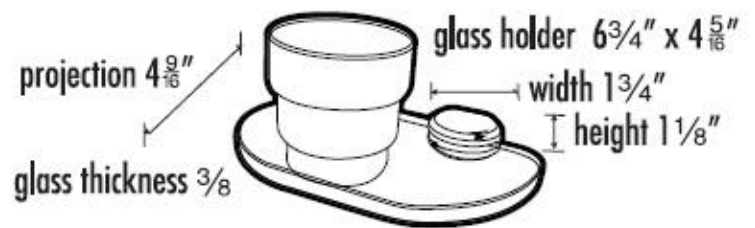

**SPECIFICATIONS**

**ARIA**

TUMBLER HOLDER WITH TUMBLER

**FEATURES**

Transitional styling  
Multiple finishes  
Concealed installation

**WARRANTY**

Limited lifetime

**FINISHES**