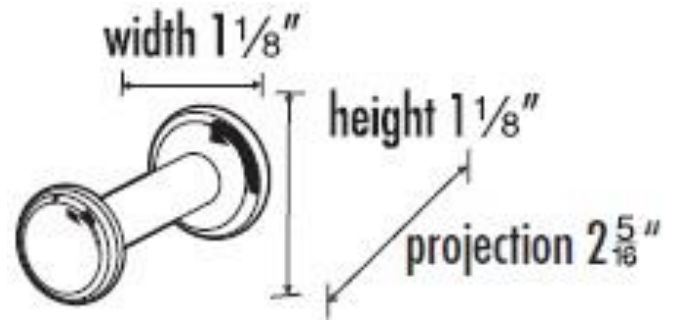

SPECIFICATIONS

ARIA
ROBE HOOK

FEATURES

Transitional styling
Multiple finishes
Concealed installation

WARRANTY

Limited lifetime

FINISHES

Polished Brass (PB)
Polished Brass/Non-lacquered (PB/NL)
Polished Chrome (PC)
Polished Nickel (PN)
Satin Nickel (SN)

MATERIAL

Brass

Item#

A868o

NOTE: Dimensions and specifications are subject to change without notice.