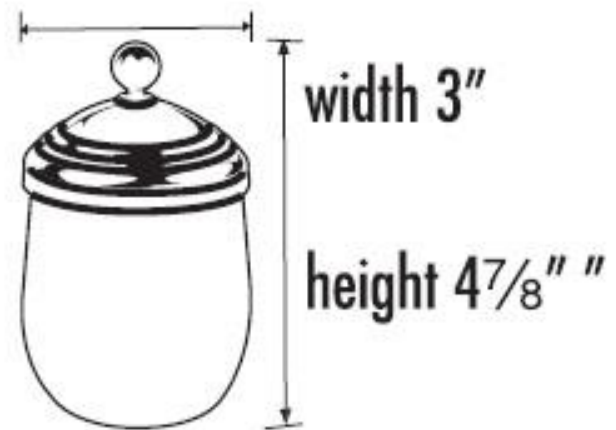

**SPECIFICATIONS**

**EMBASSY**  
VANITY JAR

**FEATURES**

Traditional styling  
Multiple finishes  
Concealed installation

**WARRANTY**

Limited lifetime

**FINISHES**

Polished Brass/Non-lacquered (PB/NL)  
Polished Chrome (PC)  
Antique English (AE)  
Antique English Matte (AEM)  
Barcelona (BARC)  
Bronze (BRZ)  
Chocolate Bronze (CHBRZ)  
Satin Nickel (SN)

**MATERIAL**

Brass

**Item#**

**A9036**

NOTE: Dimensions and specifications are subject to change without notice.