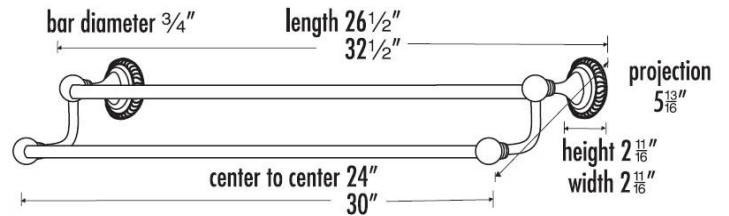

**SPECIFICATIONS**

**REGENCY**  
DOUBLE TOWEL BAR

**FEATURES**

Traditional styling  
Multiple finishes  
Concealed installation

**WARRANTY**

Limited lifetime

**FINISHES**

Polished Brass (PB)  
Polished Brass/Non-lacquered (PB/NL)  
Polished Chrome (PC)  
Bronze (BRZ)  
Satin Nickel (SN)

**MATERIAL**

Brass

**Item#**

**A9125-24**

**A9125-30**

NOTE: Dimensions and specifications are subject to change without notice.