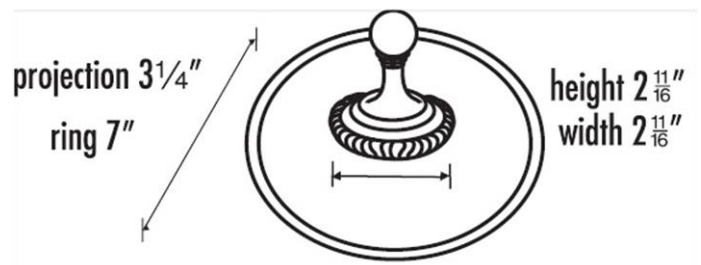

SPECIFICATIONS

REGENCY
7" TOWEL RING

FEATURES

Traditional styling
Multiple finishes
Concealed installation

WARRANTY

Limited lifetime

FINISHES

Polished Brass (PB)
Polished Brass/Non-lacquered (PB/NL)
Polished Chrome (PC)
Bronze (BRZ)
Satin Nickel (SN)

MATERIAL

Brass

Item#

A9140

NOTE: Dimensions and specifications are subject to change without notice.