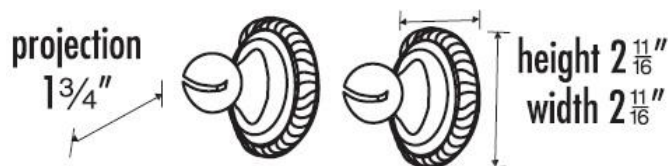

SPECIFICATIONS

REGENCY
SHELF BRACKETS

FEATURES

- Traditional styling
- Multiple finishes
- Concealed installation

WARRANTY

Limited lifetime

FINISHES

- Polished Brass (PB)
- Polished Brass/Non-lacquered (PB/NL)
- Polished Chrome (PC)
- Bronze (BRZ)
- Satin Nickel (SN)