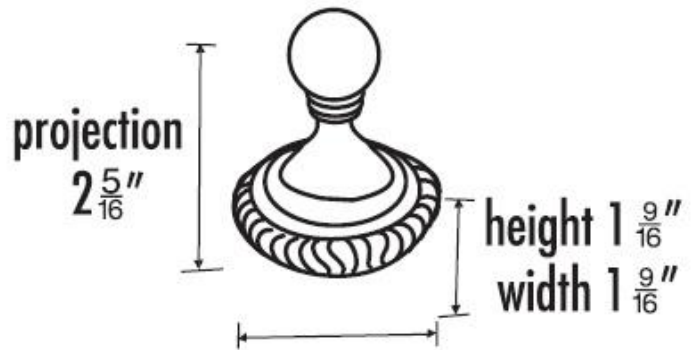

SPECIFICATIONS

REGENCY
ROBE HOOK

FEATURES

Traditional styling
Multiple finishes
Concealed installation

WARRANTY

Limited lifetime

FINISHES

Polished Brass (PB)
Polished Brass/Non-lacquered (PB/NL)
Polished Chrome (PC)
Bronze (BRZ)
Satin Nickel (SN)

MATERIAL

Brass

Item#

A9180

NOTE: Dimensions and specifications are subject to change without notice.