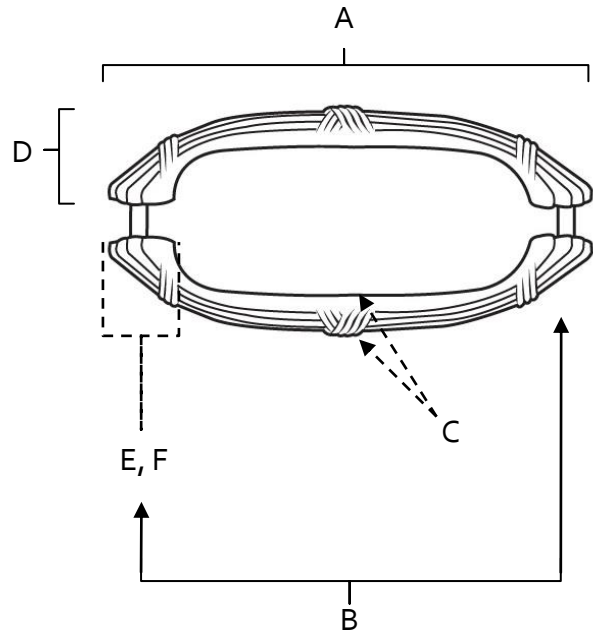

**SPECIFICATIONS**

**RIBBON & REED**  
BACK-TO-BACK PULL

**FEATURES**

- Traditional styling
- Multiple finishes
- Concealed installation

**WARRANTY**

Limited lifetime

**FINISHES**

- Polished Brass (PB)
- Antique English (AE)
- Antique English Matte (AEM)
- Polished Antique (PA)
- Satin Nickel (SN)

**MATERIAL**

Brass

Item#	A	B	C	D	E (L)	F (W)
D212-BB	11 5/8"	10"	1"	2 5/8"	1 3/4"	1"

**KEY:**

- A - Overall Length
- B - Center to Center
- C - Handle Width
- D - Projection
- E - Mount Length
- F - Mount Width