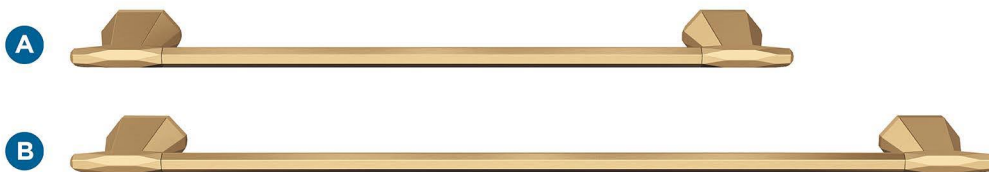

Amerock

St. Vincent

FINISH SHOWN: Champagne Bronze

Products sold separately.

Towel Bars

Tissue Roll Holder

Robe Hook

Double Duty:
**Think Beyond
the Bath**

- Master closets
- Entryways
- Laundry rooms

Towel Ring

- A** BH36043CZ
18in (457mm) CTC
- B** BH36044CZ
24in (610mm) CTC
- C** BH36041CZ
Single Post

- D** BH36042CZ
5-9/16in (141mm) Length

- E** BH36040CZ
Single

Coordinating Cabinet Hardware Pairing

- F** BP36642CZ
2-1/2in (64mm) Length
- G** BP36646CZ
3in (76mm) CTC
- H** BP36643CZ
3-3/4in (96mm) CTC

Center-to-Center (CTC)

Distance between posts
or screw holes.