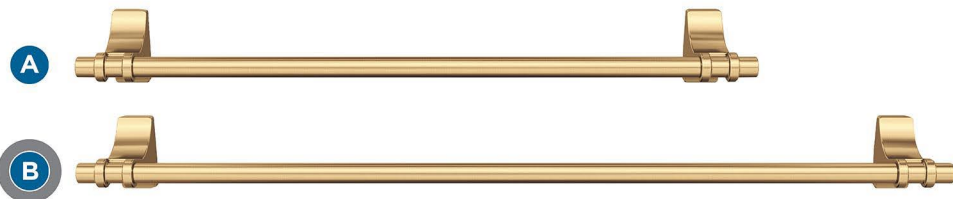

Amerock

Davenport

FINISH SHOWN: Champagne Bronze

Products sold separately.

Towel Bars

Tissue Roll Holder

Robe Hook

Double Duty:
**Think Beyond
the Bath**

- Master closets
- Entryways
- Laundry rooms

Towel Ring

Coordinating Cabinet Hardware: Just a Sampling

Knob

Pulls

Additional knob and pull sizes available.

Actual finishes may vary slightly due to differences in computer display settings.

A BH36053CZ
18in (457mm) CTC

B BH36054CZ
24in (610mm) CTC

C BH36051CZ
Pivoting Double Post

D BH36052CZ
5-1/4in (133mm) Length

E BH36050CZ
Double

Coordinating Cabinet Hardware Pairing

F BP36602CZ
1-1/2in (38mm) Length

G BP36600CZ
3in (76mm) CTC

H BP36606CZ
5-1/16in (128mm) CTC

Center-to-Center (CTC)

Distance between posts
or screw holes.