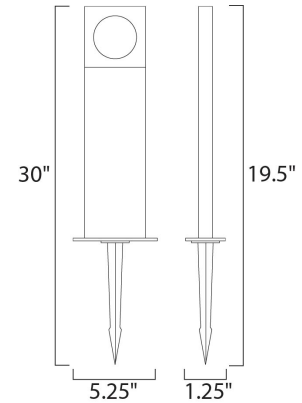

Product Specifications for E41369-SA

Job Name:	Job Type:
Quantity:	Comments:

E41369-SA
Alumilux AL LED Pathway

Finish
Satin Aluminum

Glass/Shade

Product Category
Outdoor Pathway Light

Lamping

Number of Bulb(s)	1
Light Type	LED
Bulb Type	LED
Max Bulb Wattage	9.8
Max Fixture Wattage	9.8
Rated Life	N/A
Rated Lumens	±480
Color Temp	±3,000 K
Bulb(s) Included	Yes
Light Up/Down	N/A
Beam Spread	N/A
CRI	N/A
Photo Cell Included	N/A
Ballast/Driver/Transformer	No
Dimmable	No

Measurements

Width	5.25"
Height	30.00"
Length	N/A
Extension	N/A
Back Plate Width	N/A
Back Plate Height	N/A
HCO	N/A
Min Overall Height	N/A
Max Overall Height	N/A
Hanging Weight	4.00 lb(s)
Height Adjustable	N/A
Slope	N/A
Chain Length	N/A
Wire Length	N/A
Canopy Width	N/A
Canopy Height	N/A
Canopy Length	N/A

Shipping

Carton Weight	5.06 lb(s)
Carton Width	5.51"
Carton Height	22.05"
Carton Length	11.81"
Carton Cubic Feet	N/A
Master Pack	4
Master Pack Weight	11.00 lb(s)
Master Pack Width	22.83"
Master Pack Height	11.81"
Master Pack Length	24.41"
Master Cubic Feet	N/A
UPS Shippable	Yes