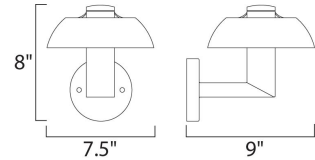

Product Specifications for E41415-DG

Job Name:	Job Type:
Quantity:	Comments:

E41415-DG
Alumilux DC 6-Light LED Wall Sconce

Finish
Dark Grey

Glass/Shade

Product Category
Outdoor Wall Mount

Lamping

Number of Bulb(s)	6
Light Type	LED
Bulb Type	LED
Max Bulb Wattage	1
Max Fixture Wattage	6
Rated Life	N/A
Rated Lumens	±420
Color Temp	±3,000 K
Bulb(s) Included	Yes
Light Up/Down	N/A
Beam Spread	N/A
CRI	N/A
Photo Cell Included	N/A
Ballast/Driver/Transformer	Yes
Dimmable	N/A

Measurements

Width	7.50"
Height	8.00"
Length	N/A
Extension	9.00"
Back Plate Width	N/A
Back Plate Height	N/A
HCO	5.50"
Min Overall Height	N/A
Max Overall Height	N/A
Hanging Weight	3.31 lb(s)
Height Adjustable	N/A
Slope	N/A
Chain Length	N/A
Wire Length	N/A
Canopy Width	N/A
Canopy Height	N/A
Canopy Length	N/A

Shipping

Carton Weight	3.75 lb(s)
Carton Width	7.87"
Carton Height	8.66"
Carton Length	9.65"
Carton Cubic Feet	N/A
Master Pack	4
Master Pack Weight	16.09 lb(s)
Master Pack Width	16.34"
Master Pack Height	9.25"
Master Pack Length	19.88"
Master Cubic Feet	N/A
UPS Shippable	Yes