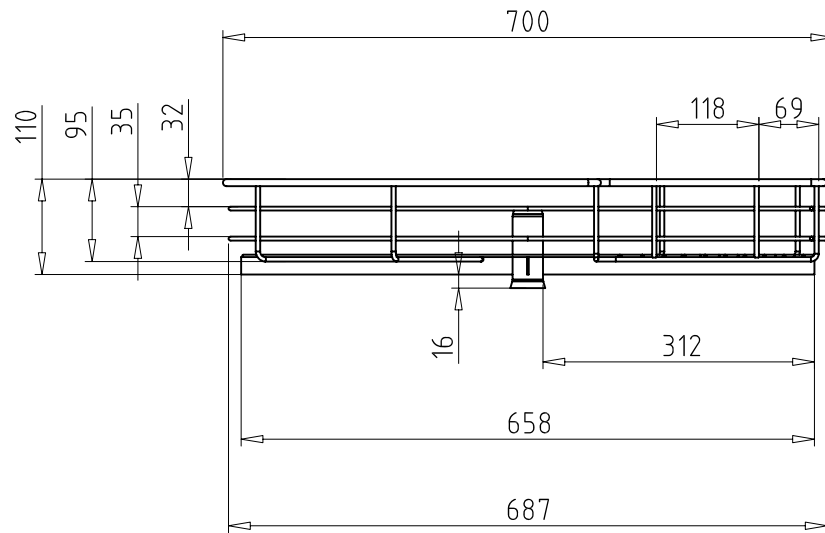

MLSK28PREM BASKET

	ITEM#:	MLSK28PREM		MATERIAL:	
	FINISH:			WEIGHT:	g
<p>PROPRIETARY AND CONFIDENTIAL</p> <p>THE INFORMATION CONTAINED IN THIS DRAWING IS THE SOLE PROPERTY OF HARDWARE RESOURCES INC. ANY REPRODUCTION IN PART OR AS A WHOLE WITHOUT THE WRITTEN PERMISSION OF HARDWARE RESOURCES INC. IS PROHIBITED.</p>	TOLERANCE UNLESS OTHERWISE SPECIFIED:		UNIT:	DRAWN BY:	DATE:
	X.: MM ±0.20		SIZE:	<i>alan. luv</i>	
	X.X: MM ±0.10				
	X.XX: MM ±0.05		CHECKED BY:	DATE:	
ANGULAR: ±0.5°		APPROVED BY:	DATE:		
DO NOT SCALE DRAWING					

	ITEM#:	MLSK28PREM BASKET		MATERIAL:	
	FINISH:			WEIGHT: g	
PROPRIETARY AND CONFIDENTIAL THE INFORMATION CONTAINED IN THIS DRAWING IS THE SOLE PROPERTY OF HARDWARE RESOURCES INC. ANY REPRODUCTION IN PART OR AS A WHOLE WITHOUT THE WRITTEN PERMISSION OF HARDWARE RESOURCES INC. IS PROHIBITED.	TOLERANCE UNLESS OTHERWISE SPECIFIED:		UNIT:	DRAWN BY:	DATE:
	X.: MM ±0.20		SIZE:	CHECKED BY:	DATE:
	X.X: MM ±0.10				
	X.XX: MM ±0.05		APPROVED BY:		DATE:
ANGULAR: ±0.5°		DO NOT SCALE DRAWING			