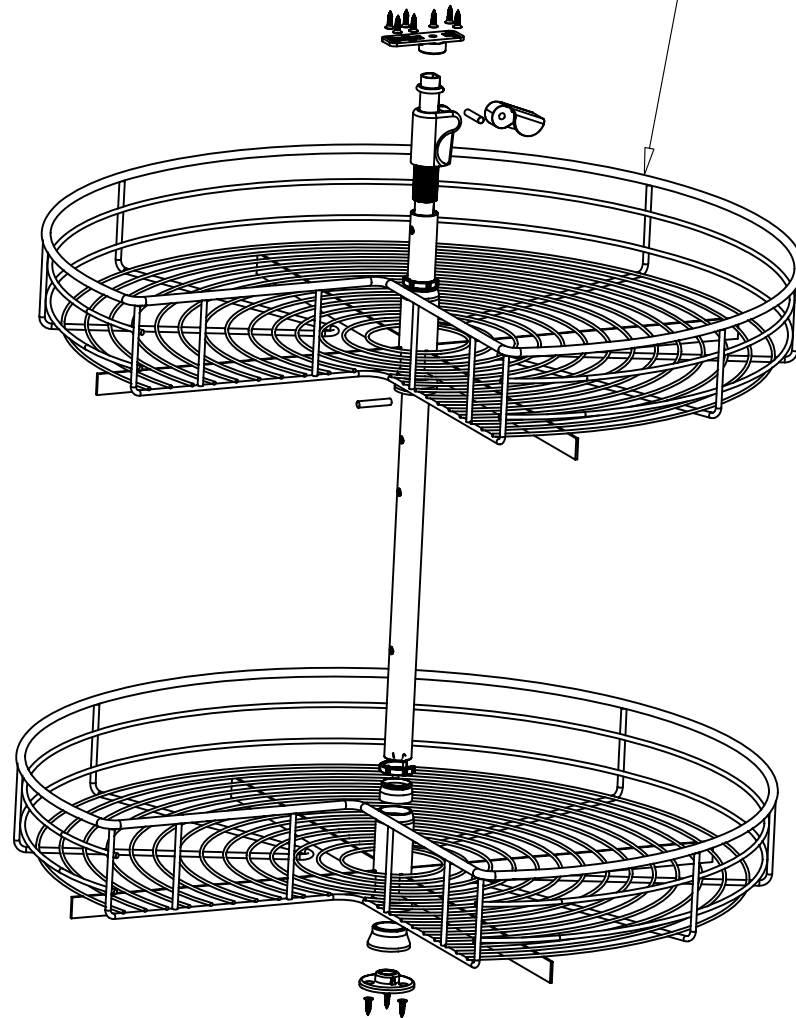

MLSK28PREM BASKET

	ITEM#:	MLSK28PREM		MATERIAL:	
	FINISH:			WEIGHT:	g
<p>PROPRIETARY AND CONFIDENTIAL</p> <p>THE INFORMATION CONTAINED IN THIS DRAWING IS THE SOLE PROPERTY OF HARDWARE RESOURCES INC. ANY REPRODUCTION IN PART OR AS A WHOLE WITHOUT THE WRITTEN PERMISSION OF HARDWARE RESOURCES INC. IS PROHIBITED.</p>	TOLERANCE UNLESS OTHERWISE SPECIFIED:		UNIT:	DRAWN BY:	DATE:
	X.: MM ±0.20		SIZE:	<i>alan. luv</i>	
	X.X: MM ±0.10				
	X.XX: MM ±0.05		CHECKED BY:	DATE:	
ANGULAR: ±0.5°		APPROVED BY:	DATE:		
DO NOT SCALE DRAWING					

	ITEM#:	MLSK28PREM BASKET		MATERIAL:	
	FINISH:			WEIGHT: g	
PROPRIETARY AND CONFIDENTIAL THE INFORMATION CONTAINED IN THIS DRAWING IS THE SOLE PROPERTY OF HARDWARE RESOURCES INC. ANY REPRODUCTION IN PART OR AS A WHOLE WITHOUT THE WRITTEN PERMISSION OF HARDWARE RESOURCES INC. IS PROHIBITED.	TOLERANCE UNLESS OTHERWISE SPECIFIED:		UNIT:	DRAWN BY:	DATE:
	X.: MM ±0.20		SIZE:	CHECKED BY:	DATE:
	X.X: MM ±0.10				
	X.XX: MM ±0.05		APPROVED BY:		DATE:
ANGULAR: ±0.5°		DO NOT SCALE DRAWING			