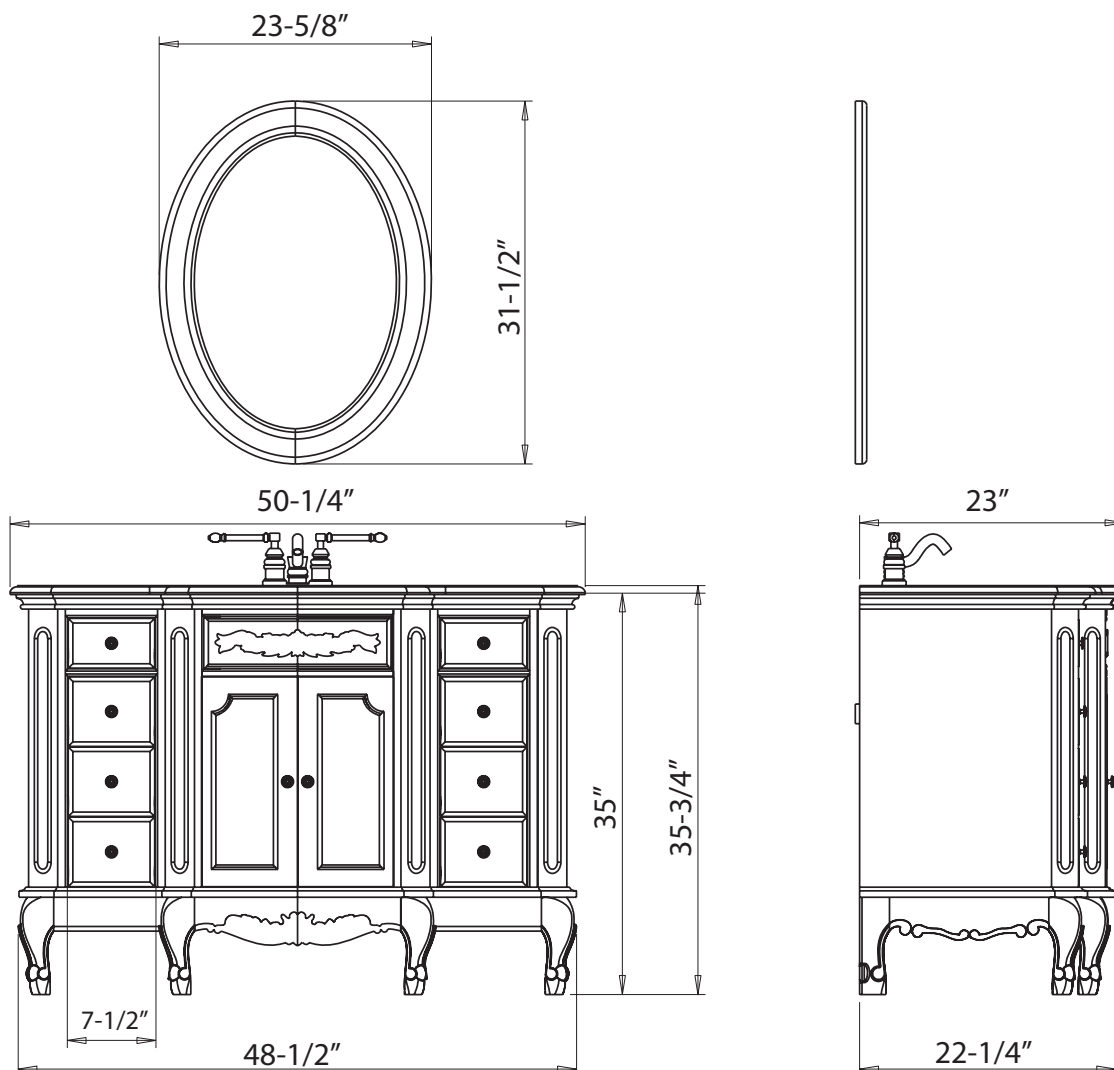

bath ELEMENTS

VAN061-48

VAN062-48

Vanity: 48-1/2" x 22-1/4" x 35"

Materials: birch solids and veneers

Top: 50-1/4" x 23" x 2cm

***Top and bowls are preinstalled**

Material: 2cm black granite

Bowl hole cut for 15" x 12" white bowl

Faucet holes cut for 4" centerset

2cm backsplash included

Mirror: 23-3/4" x 31-1/2"

Beveled glass

www.bath-elements.com

Manufactured by Hardware Resources • www.hardwareresources.com