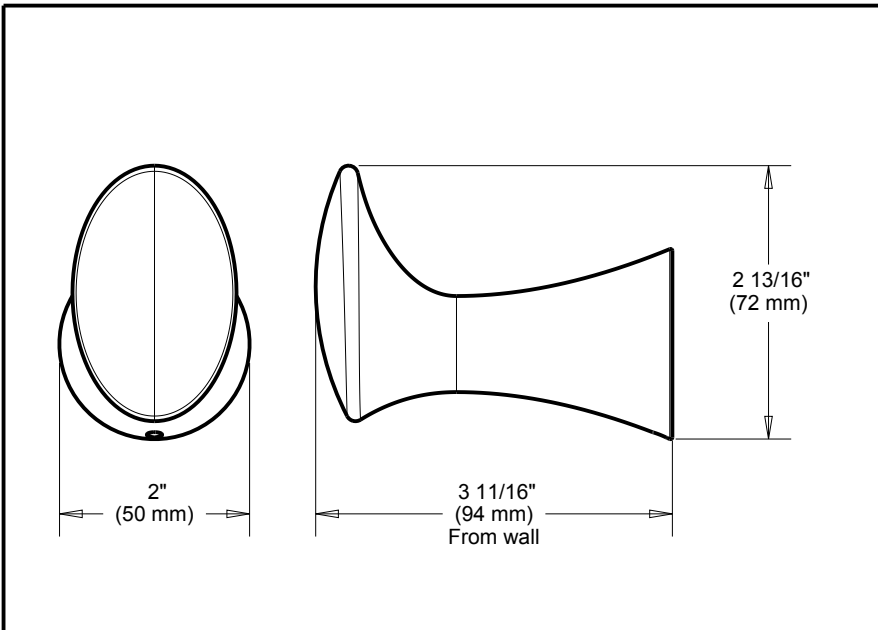

## ACCESSORIES

- Lahara™ Bath Collection
- Robe Hook

Submitted Model No.: \_\_\_\_\_

Specific Features: \_\_\_\_\_