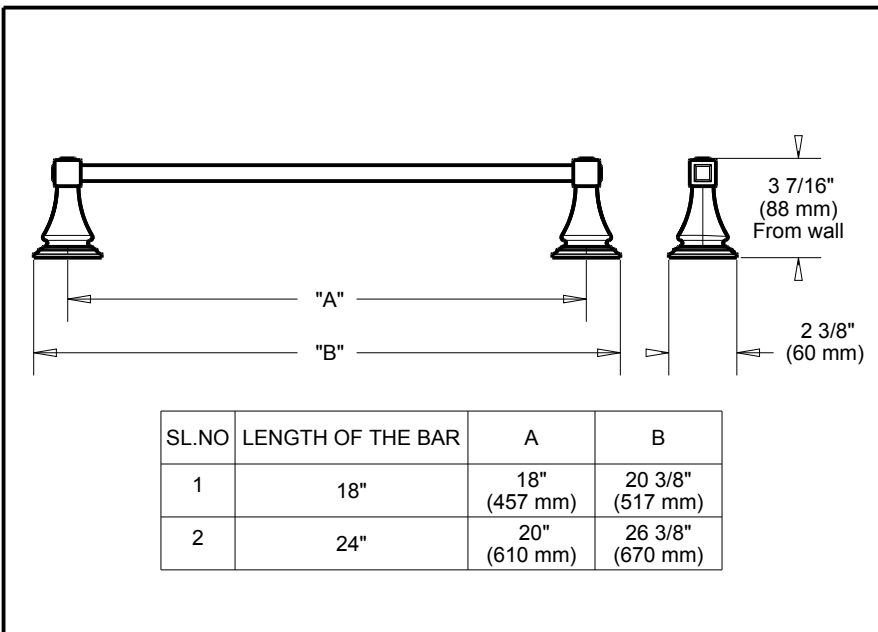

ACCESSORIES

- Lynwood™ Bath Collection
- Towel Bar

Submitted Model No.: _____

Specific Features: _____

STANDARD SPECIFICATIONS:

- Wood blocking is preferable behind all wall surfaces. If wood blocking is not available, the following fasteners are suggested: Tile/Masonry-Plastic or lead Anchors Plaster/drywall-Toggle bolts.
- Mounting hardware and mounting template included with product.