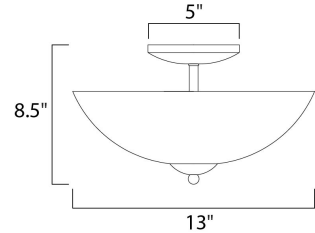

Lighting Your Life Since 1970

Product Specifications - 10042FTSN

Job Name:	Job Type:
Quantity:	Comments:

10042FTSN
Logan 2-Light Semi-Flush Mount

Finish
Satin Nickel

Glass/Shade
Frosted

Product Category
Semi-Flush Mount

Measurements

Width	13.00"
Height	8.50"
Length	N/A
Extension	N/A
Back Plate Width	N/A
Back Plate Height	N/A
HCO	N/A
Min Overall Height	0.00"
Max Overall Height	N/A
Hanging Weight	4.25 lbs
Height Adjustable	N/A
Slope	N/A
Chain Length	N/A
Wire Length	N/A
Canopy Width	N/A
Canopy Height	N/A
Canopy Length	N/A

Shipping

Carton Weight	4.76 lbs
Carton Width	15"
Carton Height	7"
Carton Length	15"
Carton Cubic Feet	0.91
Master Pack	1
Master Pack Weight	N/A
Master Pack Width	N/A
Master Pack Height	N/A
Master Pack Length	N/A
Master Cubic Feet	N/A
UPS Shippable	Yes