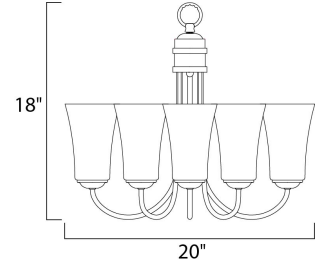

Lighting Your Life Since 1970

Product Specifications - 10045FTOI

Job Name:	Job Type:
Quantity:	Comments:

10045FTOI
Logan 5-Light Chandelier

Finish

Oil Rubbed Bronze

Glass/Shade

Frosted

Product Category

Single-Tier Chandelier

Lamping

Number of Bulbs	5
Light Type	Incandescent
Bulb Type	MB
Max Bulb Wattage	60
Max Fixture Wattage	300
Rated Life	
Rated Lumens	±0
Color Temp	
Bulb(s)	Not Included
Light Up/Down	N/A
Beam Spread	N/A
CRI	N/A
Photo Cell Included	N/A
Ballast/Driver/Transformer	No
Dimmable	Standard Dimmer

Measurements

Width	20.00"
Height	18.00"
Length	N/A
Extension	N/A
Back Plate Width	N/A
Back Plate Height	N/A
HCO	N/A
Min Overall Height	0.00"
Max Overall Height	N/A
Hanging Weight	8.58 lbs
Height Adjustable	N/A
Slope	N/A
Chain Length	36"
Wire Length	180"
Canopy Width	N/A
Canopy Height	N/A
Canopy Length	N/A