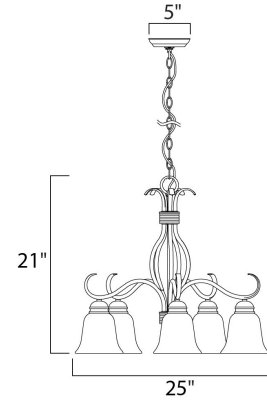

Lighting Your Life Since 1970

Product Specifications - 10124WSOI

Job Name:	Job Type:
Quantity:	Comments:

10124WSOI
Basix 5-Light Chandelier

Finish
Oil Rubbed Bronze

Glass/Shade
Wilshire

Product Category
Down Light Chandelier

Measurements

Width	25.00"
Height	21.00"
Length	N/A
Extension	N/A
Back Plate Width	N/A
Back Plate Height	N/A
HCO	N/A
Min Overall Height	0.00"
Max Overall Height	21.57"
Hanging Weight	9.26 lbs
Height Adjustable	N/A
Slope	N/A
Chain Length	36"
Wire Length	180"
Canopy Width	N/A
Canopy Height	N/A
Canopy Length	N/A