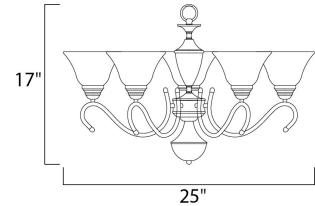

Lighting Your Life Since 1970

Product Specifications - 12063MROI

Job Name:	Job Type:
Quantity:	Comments:

12063MROI
Newport 5-Light Chandelier

Finish

Oil Rubbed Bronze

Glass/Shade

Marble

Product Category

Single-Tier Chandelier

Lamping

Number of Bulbs	5
Light Type	Incandescent
Bulb Type	MB
Max Bulb Wattage	100
Max Fixture Wattage	500
Rated Life	±2,500 Hours
Rated Lumens	±5,750
Color Temp	±2,700 K
Bulb(s)	Not Included
Light Up/Down	N/A
Beam Spread	N/A
CRI	N/A
Photo Cell Included	N/A
Ballast/Driver/Transformer	No
Dimmable	Standard

Measurements

Width	25.00"
Height	17.00"
Length	N/A
Extension	N/A
Back Plate Width	N/A
Back Plate Height	N/A
HCO	N/A
Min Overall Height	0.00"
Max Overall Height	N/A
Hanging Weight	9.77 lbs
Height Adjustable	N/A
Slope	N/A
Chain Length	36"
Wire Length	180"
Canopy Width	N/A
Canopy Height	N/A
Canopy Length	N/A