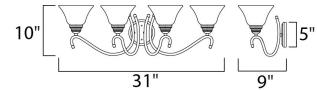

Lighting Your Life Since 1970

Product Specifications - 12069MRSN

Job Name:	Job Type:
Quantity:	Comments:

12069MRSN
Newport 4-Light Bath Vanity

Finish

Satin Nickel

Glass/Shade

Marble

Measurements

Width	31.00"
Height	10.00"
Length	N/A
Extension	9"
Back Plate Width	4.29"
Back Plate Height	N/A
HCO	6.50"
Min Overall Height	0.00"
Max Overall Height	N/A
Hanging Weight	6.59 lbs
Height Adjustable	N/A
Slope	N/A
Chain Length	N/A
Wire Length	N/A
Canopy Width	
Canopy Height	
Canopy Length	N/A