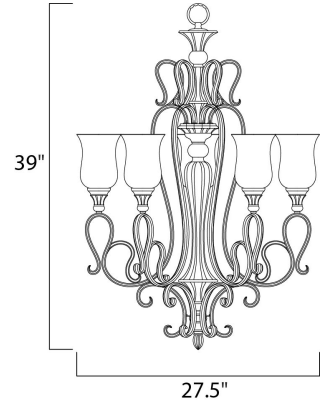

Lighting Your Life Since 1970

Product Specifications - 21125MCFL

Job Name:	Job Type:
Quantity:	Comments:

21125MCFL
Sausalito 5-Light Chandelier

Finish
Filbert

Glass/Shade
Mocha Cloud

Product Category
Single-Tier Chandelier

Measurements

Width	27.50"
Height	39.00"
Length	N/A
Extension	N/A
Back Plate Width	N/A
Back Plate Height	N/A
HCO	N/A
Min Overall Height	0.00"
Max Overall Height	N/A
Hanging Weight	24.96 lbs
Height Adjustable	N/A
Slope	N/A
Chain Length	36"
Wire Length	180"
Canopy Width	N/A
Canopy Height	N/A
Canopy Length	N/A