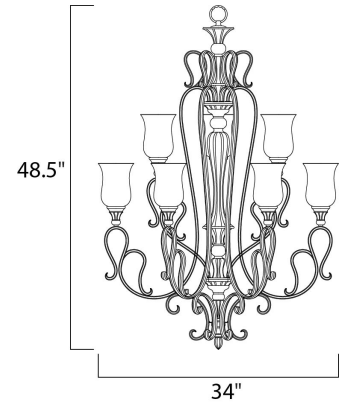

Lighting Your Life Since 1970

Product Specifications - 21126MCFL

| | |
|-----------|-----------|
| Job Name: | Job Type: |
| Quantity: | Comments: |

21126MCFL
Sausalito 9-Light Chandelier

Finish
Filbert

Glass/Shade
Mocha Cloud

Product Category
Multi-Tier Chandelier

Lamping

| | |
|-----------------------------------|--------------|
| Number of Bulbs | 9 |
| Light Type | Incandescent |
| Bulb Type | MB |
| Max Bulb Wattage | 100 |
| Max Fixture Wattage | |
| Rated Life | ±2,500 Hours |
| Rated Lumens | ±10,350 |
| Color Temp | ±2,700 K |
| Bulb(s) | Not Included |
| Light Up/Down | N/A |
| Beam Spread | N/A |
| CRI | N/A |
| Photo Cell Included | N/A |
| Ballast/Driver/Transformer | No |
| Dimmable | Standard |

Measurements

| | |
|---------------------------|-----------|
| Width | 34.00" |
| Height | 48.50" |
| Length | N/A |
| Extension | N/A |
| Back Plate Width | N/A |
| Back Plate Height | N/A |
| HCO | N/A |
| Min Overall Height | 0.00" |
| Max Overall Height | N/A |
| Hanging Weight | 35.41 lbs |
| Height Adjustable | N/A |
| Slope | N/A |
| Chain Length | 72" |
| Wire Length | 180" |
| Canopy Width | N/A |
| Canopy Height | N/A |
| Canopy Length | N/A |

Shipping

| | |
|---------------------------|-----------|
| Carton Weight | 51.19 lbs |
| Carton Width | 17" |
| Carton Height | 43" |
| Carton Length | 35" |
| Carton Cubic Feet | 14.42 |
| Master Pack | 1 |
| Master Pack Weight | N/A |
| Master Pack Width | N/A |
| Master Pack Height | N/A |
| Master Pack Length | N/A |
| Master Cubic Feet | N/A |
| UPS Shippable | Oversize |