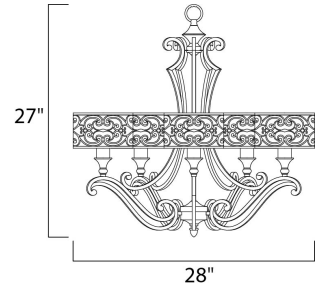

Lighting Your Life Since 1970

Product Specifications - 21155WHUB

Job Name:	Job Type:
Quantity:	Comments:

21155WHUB
Mondrian 5-Light Chandelier

Finish

Umber Bronze

Glass/Shade

Product Category

Measurements

Width	28.00"
Height	27.00"
Length	N/A
Extension	N/A
Back Plate Width	N/A
Back Plate Height	N/A
HCO	N/A
Min Overall Height	N/A
Max Overall Height	N/A
Hanging Weight	12.26 lbs
Height Adjustable	N/A
Slope	N/A
Chain Length	36"
Wire Length	180"
Canopy Width	N/A
Canopy Height	N/A
Canopy Length	N/A