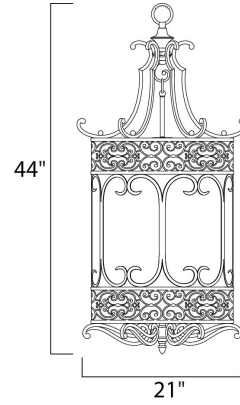

Lighting Your Life Since 1970

Product Specifications - 21158WHUB

Job Name:	Job Type:
Quantity:	Comments:

21158WHUB
Mondrian 6-Light Entry Foyer Pendant

Finish

Umber Bronze

Glass/Shade

Product Category

Measurements

Width	21.00"
Height	44.00"
Length	N/A
Extension	N/A
Back Plate Width	N/A
Back Plate Height	N/A
HCO	N/A
Min Overall Height	N/A
Max Overall Height	N/A
Hanging Weight	17.28 lbs
Height Adjustable	N/A
Slope	N/A
Chain Length	72"
Wire Length	180"
Canopy Width	N/A
Canopy Height	N/A
Canopy Length	N/A