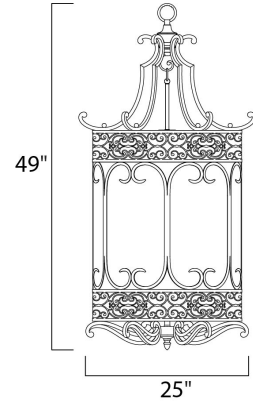

Lighting Your Life Since 1970

Product Specifications - 21159WHUB

Job Name:	Job Type:
Quantity:	Comments:

21159WHUB
Mondrian 6-Light Entry Foyer Pendant

Finish

Umber Bronze

Glass/Shade

Product Category

Measurements

Width	25.00"
Height	49.00"
Length	N/A
Extension	N/A
Back Plate Width	N/A
Back Plate Height	N/A
HCO	N/A
Min Overall Height	N/A
Max Overall Height	N/A
Hanging Weight	21.47 lbs
Height Adjustable	N/A
Slope	N/A
Chain Length	72"
Wire Length	180"
Canopy Width	N/A
Canopy Height	N/A
Canopy Length	N/A