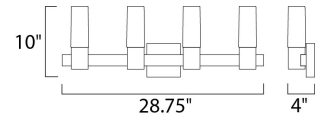

Lighting Your Life Since 1970

Product Specifications - 22414SWNAB

Job Name:	Job Type:
Quantity:	Comments:

22414SWNAB
Conessa 4-Light Bath Vanity

Finish

Natural Aged Brass

Glass/Shade

Satin White

Measurements

Width	28.75"
Height	10.00"
Length	N/A
Extension	4"
Back Plate Width	N/A
Back Plate Height	N/A
HCO	7.87"
Min Overall Height	0.00"
Max Overall Height	N/A
Hanging Weight	6.16 lbs
Height Adjustable	N/A
Slope	N/A
Chain Length	N/A
Wire Length	N/A
Canopy Width	N/A
Canopy Height	N/A
Canopy Length	N/A

Shipping

Carton Weight	8.14 lbs
Carton Width	8"
Carton Height	8"
Carton Length	29"
Carton Cubic Feet	1.14
Master Pack	1
Master Pack Weight	N/A
Master Pack Width	N/A
Master Pack Height	N/A
Master Pack Length	N/A
Master Cubic Feet	N/A
UPS Shippable	Yes