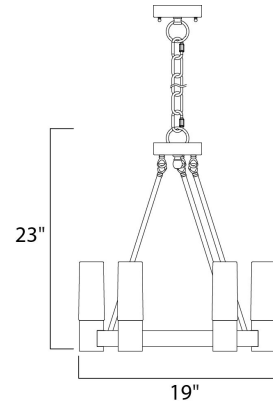

Lighting Your Life Since 1970

Product Specifications - 22416SWNAB

Job Name:	Job Type:
Quantity:	Comments:

22416SWNAB
Contessa 6-Light Chandelier

Finish

Natural Aged Brass

Glass/Shade

Satin White

Product Category

Single-Tier Chandelier

Lamping

Number of Bulbs	6
Light Type	Incandescent
Bulb Type	CA
Max Bulb Wattage	40
Max Fixture Wattage	240
Rated Life	
Rated Lumens	±0
Color Temp	
Bulb(s)	Not Included
Light Up/Down	N/A
Beam Spread	N/A
CRI	N/A
Photo Cell Included	N/A
Ballast/Driver/Transformer	No
Dimmable	N/A

Measurements

Width	19.00"
Height	23.00"
Length	19.00"
Extension	N/A
Back Plate Width	N/A
Back Plate Height	N/A
HCO	N/A
Min Overall Height	0.00"
Max Overall Height	N/A
Hanging Weight	12.10 lbs
Height Adjustable	N/A
Slope	N/A
Chain Length	N/A
Wire Length	180"
Canopy Width	N/A
Canopy Height	N/A
Canopy Length	N/A

Shipping

Carton Weight	15.40 lbs
Carton Width	19"
Carton Height	8"
Carton Length	22"
Carton Cubic Feet	2.04
Master Pack	1
Master Pack Weight	N/A
Master Pack Width	N/A
Master Pack Height	N/A
Master Pack Length	N/A
Master Cubic Feet	N/A
UPS Shippable	Yes