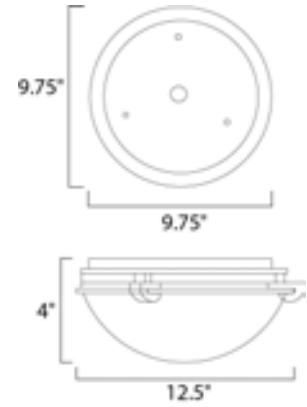

Lighting Your Life Since 1970

Product Specifications - 2680FTSN

Job Name:	Job Type:
Quantity:	Comments:

2680FTSN
Malaga 2-Light Flush Mount

Finish

Satin Nickel

Glass/Shade

Frosted

Product Category

Flush Mount

Lamping

Number of Bulbs	2
Light Type	Incandescent
Bulb Type	MB
Max Bulb Wattage	60
Max Fixture Wattage	120
Rated Life	±2,500 Hours
Rated Lumens	±1,344
Color Temp	±2,700 K
Bulb(s)	Not Included
Light Up/Down	N/A
Beam Spread	N/A
CRI	N/A
Photo Cell Included	N/A
Ballast/Driver/Transformer	No
Dimmable	Standard

Measurements

Width	12.50"
Height	4.00"
Length	N/A
Extension	N/A
Back Plate Width	N/A
Back Plate Height	N/A
HCO	N/A
Min Overall Height	0.00"
Max Overall Height	N/A
Hanging Weight	3.08 lbs
Height Adjustable	N/A
Slope	N/A
Chain Length	N/A
Wire Length	N/A
Canopy Width	N/A
Canopy Height	N/A
Canopy Length	N/A

Shipping

Carton Weight	4.18 lbs
Carton Width	13"
Carton Height	5"
Carton Length	13"
Carton Cubic Feet	0.47
Master Pack	1
Master Pack Weight	N/A
Master Pack Width	N/A
Master Pack Height	N/A
Master Pack Length	N/A
Master Cubic Feet	N/A
UPS Shippable	Yes