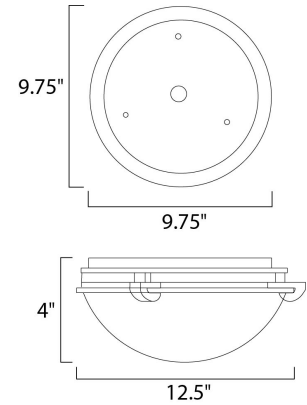

Lighting Your Life Since 1970

Product Specifications - 2680WSOI

Job Name:	Job Type:
Quantity:	Comments:

2680WSOI
Malaga 2-Light Flush Mount

Finish

Oil Rubbed Bronze

Glass/Shade

Wilshire

Measurements

Width	12.50"
Height	4.00"
Length	N/A
Extension	N/A
Back Plate Width	N/A
Back Plate Height	N/A
HCO	N/A
Min Overall Height	0.00"
Max Overall Height	N/A
Hanging Weight	3.08 lbs
Height Adjustable	N/A
Slope	N/A
Chain Length	N/A
Wire Length	N/A
Canopy Width	N/A
Canopy Height	N/A
Canopy Length	N/A

Shipping

Carton Weight	4.18 lbs
Carton Width	13"
Carton Height	5"
Carton Length	13"
Carton Cubic Feet	0.47
Master Pack	1
Master Pack Weight	N/A
Master Pack Width	N/A
Master Pack Height	N/A
Master Pack Length	N/A
Master Cubic Feet	N/A
UPS Shippable	Yes