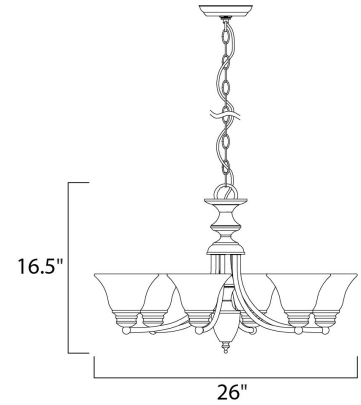

Lighting Your Life Since 1970

Product Specifications - 2684MRSN

| | |
|-----------|-----------|
| Job Name: | Job Type: |
| Quantity: | Comments: |

2684MRSN
Malaga 6-Light Chandelier

Finish
Satin Nickel

Glass/Shade
Marble

Product Category
Single-Tier Chandelier

Lamping

| | |
|-----------------------------------|--------------|
| Number of Bulbs | 6 |
| Light Type | Incandescent |
| Bulb Type | MB |
| Max Bulb Wattage | 100 |
| Max Fixture Wattage | 600 |
| Rated Life | ±2,500 Hours |
| Rated Lumens | ±6,900 |
| Color Temp | ±2,700 K |
| Bulb(s) | Not Included |
| Light Up/Down | N/A |
| Beam Spread | N/A |
| CRI | N/A |
| Photo Cell Included | N/A |
| Ballast/Driver/Transformer | No |
| Dimmable | Standard |

Measurements

| | |
|---------------------------|-----------|
| Width | 26.00" |
| Height | 14.00" |
| Length | N/A |
| Extension | N/A |
| Back Plate Width | N/A |
| Back Plate Height | N/A |
| HCO | N/A |
| Min Overall Height | 0.00" |
| Max Overall Height | N/A |
| Hanging Weight | 10.58 lbs |
| Height Adjustable | N/A |
| Slope | N/A |
| Chain Length | 36" |
| Wire Length | 180" |
| Canopy Width | N/A |
| Canopy Height | N/A |
| Canopy Length | N/A |