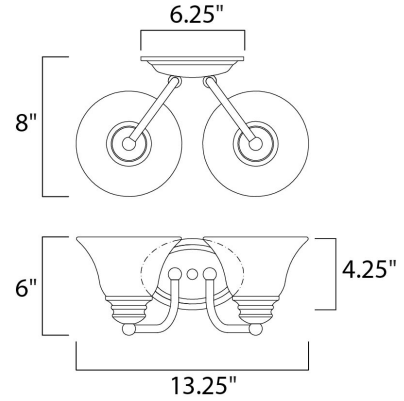

Lighting Your Life Since 1970

Product Specifications - 2687MRPB

Job Name:	Job Type:
Quantity:	Comments:

2687MRPB
Malaga 2-Light Bath Vanity

Finish
Polished Brass

Glass/Shade
Marble

Product Category
Bath Vanity

Measurements

Width	13.25"
Height	6.00"
Length	N/A
Extension	8"
Back Plate Width	6.25"
Back Plate Height	4.25"
HCO	2.21"
Min Overall Height	0.00"
Max Overall Height	N/A
Hanging Weight	3.09 lbs
Height Adjustable	N/A
Slope	N/A
Chain Length	N/A
Wire Length	N/A
Canopy Width	N/A
Canopy Height	N/A
Canopy Length	N/A

Shipping

Carton Weight	13.50 lbs
Carton Width	8"
Carton Height	7"
Carton Length	11"
Carton Cubic Feet	0.34
Master Pack	1
Master Pack Weight	N/A
Master Pack Width	N/A
Master Pack Height	N/A
Master Pack Length	N/A
Master Cubic Feet	N/A
UPS Shippable	Yes