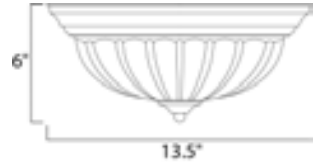

Lighting Your Life Since 1970

Product Specifications - 5831FTWT

Job Name:	Job Type:
Quantity:	Comments:

5831FTWT
Essentials 2-Light Flush Mount

Finish
White

Glass/Shade
Frosted

Product Category
Flush Mount

Lamping

Measurements

Width	13.50"
Height	6.00"
Length	N/A
Extension	N/A
Back Plate Width	N/A
Back Plate Height	N/A
HCO	N/A
Min Overall Height	0.00"
Max Overall Height	6.00"
Hanging Weight	2.65 lbs
Height Adjustable	N/A
Slope	N/A
Chain Length	N/A
Wire Length	N/A
Canopy Width	N/A
Canopy Height	N/A
Canopy Length	N/A