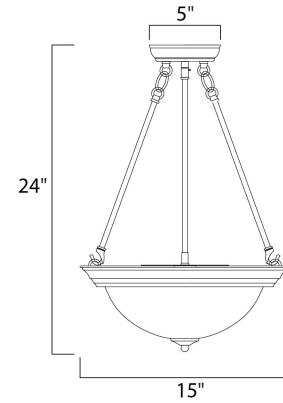

Lighting Your Life Since 1970

Product Specifications - 5845MRPE

Job Name:	Job Type:
Quantity:	Comments:

5845MRPE
Essentials 3-Light Invert Bowl Pendant

Finish
Pewter

Glass/Shade
Marble

Product Category
Invert Bowl Pendant

Measurements

Width	15.00"
Height	24.00"
Length	N/A
Extension	N/A
Back Plate Width	N/A
Back Plate Height	N/A
HCO	N/A
Min Overall Height	0.00"
Max Overall Height	N/A
Hanging Weight	6.50 lbs
Height Adjustable	N/A
Slope	N/A
Chain Length	36"
Wire Length	180"
Canopy Width	N/A
Canopy Height	N/A
Canopy Length	N/A

Shipping

Carton Weight	8.00 lbs
Carton Width	17"
Carton Height	9"
Carton Length	17"
Carton Cubic Feet	1.42
Master Pack	1
Master Pack Weight	N/A
Master Pack Width	N/A
Master Pack Height	N/A
Master Pack Length	N/A
Master Cubic Feet	N/A
UPS Shippable	Yes