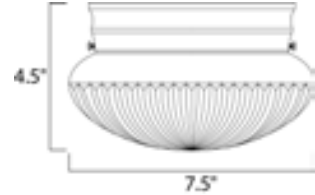

Lighting Your Life Since 1970

Product Specifications - 5882CLWT

Job Name:	Job Type:
Quantity:	Comments:

5882CLWT
Essentials 1-Light Flush Mount

Finish
White

Glass/Shade
Clear

Product Category
Flush Mount

Lamping

Measurements

Width	7.50"
Height	4.50"
Length	N/A
Extension	N/A
Back Plate Width	N/A
Back Plate Height	N/A
HCO	N/A
Min Overall Height	0.00"
Max Overall Height	4.50"
Hanging Weight	1.65 lbs
Height Adjustable	N/A
Slope	N/A
Chain Length	N/A
Wire Length	N/A
Canopy Width	N/A
Canopy Height	N/A
Canopy Length	N/A