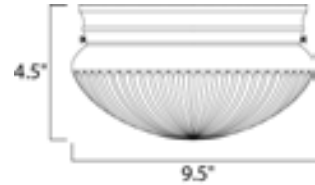

Lighting Your Life Since 1970

Product Specifications - 5883CLWT

Job Name:	Job Type:
Quantity:	Comments:

5883CLWT
Essentials 2-Light Flush Mount

Finish
White

Glass/Shade
Clear

Product Category
Flush Mount

Lamping

Measurements

Width	9.50"
Height	4.50"
Length	N/A
Extension	N/A
Back Plate Width	N/A
Back Plate Height	N/A
HCO	N/A
Min Overall Height	0.00"
Max Overall Height	4.50"
Hanging Weight	2.21 lbs
Height Adjustable	N/A
Slope	N/A
Chain Length	N/A
Wire Length	N/A
Canopy Width	N/A
Canopy Height	N/A
Canopy Length	N/A