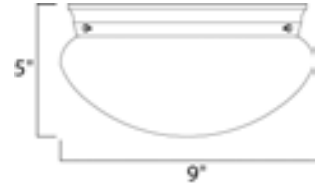

Finish

Oil Rubbed Bronze

Glass/Shade

Marble

Product Category

Flush Mount

Lamping

Number of Bulbs	2
Light Type	Incandescent
Bulb Type	MB
Max Bulb Wattage	60
Max Fixture Wattage	120
Rated Life	±2,500 Hours
Rated Lumens	±1,344
Color Temp	±2,700 K
Bulb(s)	Not Included
Light Up/Down	N/A
Beam Spread	N/A
CRI	N/A
Photo Cell Included	N/A
Ballast/Driver/Transformer	No
Dimmable	Standard

Measurements

Width	9.00"
Height	5.00"
Length	N/A
Extension	N/A
Back Plate Width	N/A
Back Plate Height	N/A
HCO	N/A
Min Overall Height	0.00"
Max Overall Height	N/A
Hanging Weight	0.84 lbs
Height Adjustable	N/A
Slope	N/A
Chain Length	N/A
Wire Length	N/A
Canopy Width	N/A
Canopy Height	N/A
Canopy Length	N/A

Shipping

Carton Weight	1.31 lbs
Carton Width	11"
Carton Height	6"
Carton Length	11"
Carton Cubic Feet	0.46
Master Pack	8
Master Pack Weight	11.68 lbs
Master Pack Width	11.80"
Master Pack Height	27.36"
Master Pack Length	23.62"
Master Cubic Feet	4.41
UPS Shippable	Yes

Certification

Safety Rating	Dry
Energy Star	No
CA Title 24	No
CA Title 20	No
ADA	No
Dark Sky	N/A

Other

UPC Code	783209588516
Shades Included	N/A
Crystals Included	N/A
Diffuser Included	N/A
Conversion Kit	N/A
Material	Iron

Equivalents

Incandescent Watts	N/A
Fluorescent Watts	N/A

Maxim Lighting International and all designs, logos and images © 2015 Maxim Lighting International. All Rights Reserved. Maxim Lighting International reserves the right, at any time, to make changes in the design and/or construction of the product including the discontinuation of product without prior notice. Color may vary from what is pictured above due to limitations inherent to photographic processes.

Always consult a qualified, licensed electrician before installation of any product weighing 35 pounds or more. We recommend that a qualified, licensed electrician do the installation. Always install to a mechanically sound structure.