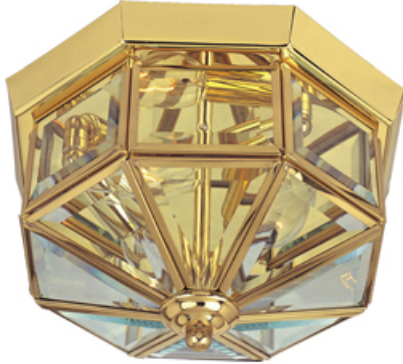

Lighting Your Life Since 1970

Product Specifications - 6504CLPB

Job Name:	Job Type:
Quantity:	Comments:

6504CLPB
4-Light Flush Mount

Finish
Polished Brass

Glass/Shade
Clear

Product Category
Flush Mount

Lamping

Number of Bulbs	4
Light Type	Incandescent
Bulb Type	CA
Max Bulb Wattage	25
Max Fixture Wattage	100
Rated Life	±2,500 Hours
Rated Lumens	±848
Color Temp	±2,700 K
Bulb(s)	Not Included
Light Up/Down	N/A
Beam Spread	N/A
CRI	N/A
Photo Cell Included	N/A
Ballast/Driver/Transformer	No
Dimmable	Standard Dimmer

Measurements

Width	11.50"
Height	6.50"
Length	N/A
Extension	N/A
Back Plate Width	N/A
Back Plate Height	N/A
HCO	N/A
Min Overall Height	0.00"
Max Overall Height	N/A
Hanging Weight	3.85 lbs
Height Adjustable	N/A
Slope	N/A
Chain Length	N/A
Wire Length	N/A
Canopy Width	N/A
Canopy Height	N/A
Canopy Length	N/A