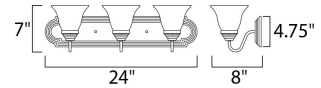

Finish

Oil Rubbed Bronze

Glass/Shade

Frosted

Product Category

Bath Vanity

Lamping

Number of Bulbs	3
Light Type	Incandescent
Bulb Type	MB
Max Bulb Wattage	100
Max Fixture Wattage	300
Rated Life	±2,500 Hours
Rated Lumens	±3,450
Color Temp	±2,700 K
Bulb(s)	Not Included
Light Up/Down	Both
Beam Spread	N/A
CRI	N/A
Photo Cell Included	N/A
Ballast/Driver/Transformer	No
Dimmable	Standard

Measurements

Width	24.00"
Height	7.00"
Length	N/A
Extension	8"
Back Plate Width	24.00"
Back Plate Height	4.75"
HCO	4.07"
Min Overall Height	0.00"
Max Overall Height	N/A
Hanging Weight	5.39 lbs
Height Adjustable	N/A
Slope	N/A
Chain Length	N/A
Wire Length	N/A
Canopy Width	N/A
Canopy Height	N/A
Canopy Length	N/A

Shipping

Carton Weight	8.14 lbs
Carton Width	8"
Carton Height	8"
Carton Length	27"
Carton Cubic Feet	0.86
Master Pack	1
Master Pack Weight	N/A
Master Pack Width	N/A
Master Pack Height	N/A
Master Pack Length	N/A
Master Cubic Feet	N/A
UPS Shippable	Yes

Certification

Safety Rating	Damp
Energy Star	No
CA Title 24	No
CA Title 20	No
ADA	No
Dark Sky	N/A

Other

UPC Code	783209072909
Shades Included	N/A
Crystals Included	N/A
Diffuser Included	N/A
Conversion Kit	N/A
Material	Aluminum

Equivalents

Incandescent Watts	N/A
Fluorescent Watts	N/A

Maxim Lighting International and all designs, logos and images © 2015 Maxim Lighting International. All Rights Reserved. Maxim Lighting International reserves the right, at any time, to make changes in the design and/or construction of the product including the discontinuation of product without prior notice. Color may vary from what is pictured above due to limitations inherent to photographic processes.

Always consult a qualified, licensed electrician before installation of any product weighing 35 pounds or more. We recommend that a qualified, licensed electrician do the installation. Always install to a mechanically sound structure.